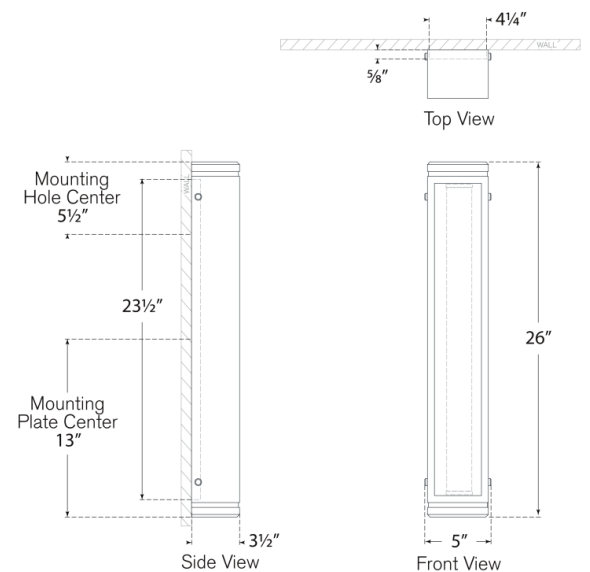

Discover a variety of options on [RalphLauren.com/Home](https://www.RalphLauren.com/Home)

Hayles 26" Bath Light

Natural Brass with White Glass

- Socket: Dedicated LED
- Wattage: 18w (2100lm)
- Weight: 13 Pounds
- Extension: 3.5"
- Backplate: 4.25" x 23.5" Rectangle

Measurements

RL 2816NB-WG

5"W x 26"H | 12.7W x 66H CM

RALPH LAUREN