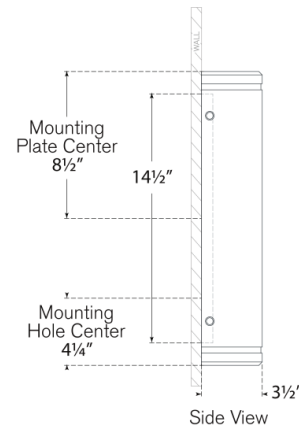

Discover a variety of options on [RalphLauren.com/Home](https://www.RalphLauren.com/Home)

Hayles 17" Bath Light

Bronze with White Glass

- Socket: Dedicated LED
- Wattage: 13w (1500lm)
- Weight: 9 Pounds
- Extension: 3.5"
- Backplate: 4.25" x 14.5" Rectangle

Measurements

RL 2815BZ-WG

5"W x 17"H | 12.7W x 43.1H CM

RALPH LAUREN