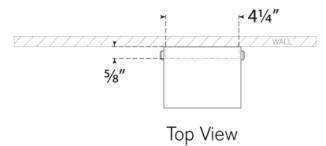

Discover a variety of options on [RalphLauren.com/Home](https://www.RalphLauren.com/Home)

Hayles 17" Bath Light

Bronze with White Glass

- Socket: Dedicated LED
- Wattage: 13w (1500lm)
- Weight: 9 Pounds
- Extension: 3.5"
- Backplate: 4.25" x 14.5" Rectangle

Measurements

RL 2815BZ-WG

5"W x 17"H | 12.7W x 43.1H CM

RALPH LAUREN