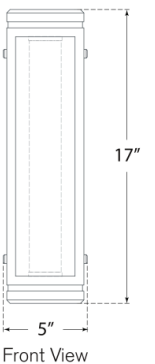

Discover a variety of options on [RalphLauren.com/Home](https://www.RalphLauren.com/Home)

Hayles 17" Bath Light

Bronze with White Glass

- Socket: Dedicated LED
- Wattage: 13w (1500lm)
- Weight: 9 Pounds
- Extension: 3.5"
- Backplate: 4.25" x 14.5" Rectangle

Measurements

RL 2815BZ-WG

5"W x 17"H | 12.7W x 43.1H CM

RALPH LAUREN