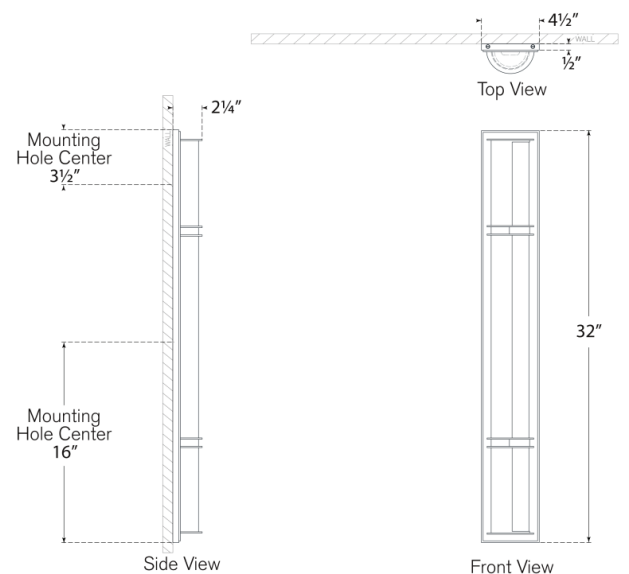

Discover a variety of options on [RalphLauren.com/Home](https://www.RalphLauren.com/Home)

Strever 32" Shielded Sconce

Natural Brass with White Glass

- Socket: Dedicated LED
- Wattage: 28w (3300lm)
- Weight: 24 Pounds
- Extension: 2.25"
- Backplate: 4.5" x 32" Rectangle

Measurements

RL 2769NB-WG

4.5"W x 32"H | 11.4W x 81.2H CM

RALPH LAUREN