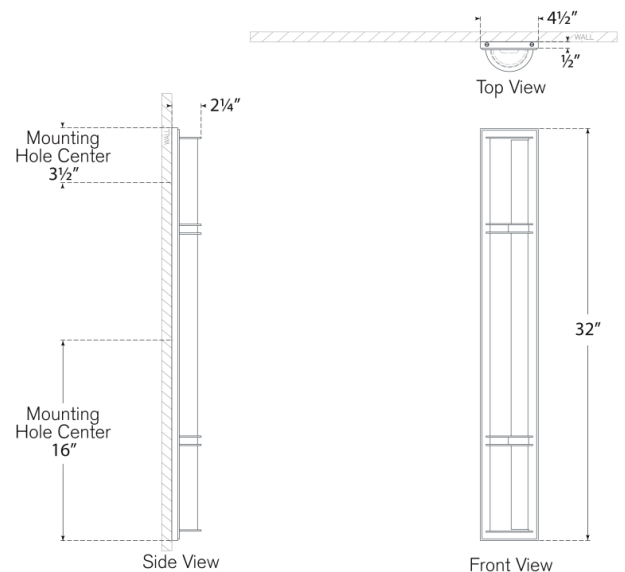

Discover a variety of options on [RalphLauren.com/Home](https://www.RalphLauren.com/Home)

Strever 32" Shielded Sconce

Bronze with White Glass

- Socket: Dedicated LED
- Wattage: 28w (3300lm)
- Weight: 24 Pounds
- Extension: 2.25"
- Backplate: 4.5" x 32" Rectangle

Measurements

RL 2769BZ-WG

4.5"W x 32"H | 11.4W x 81.2H CM

RALPH LAUREN