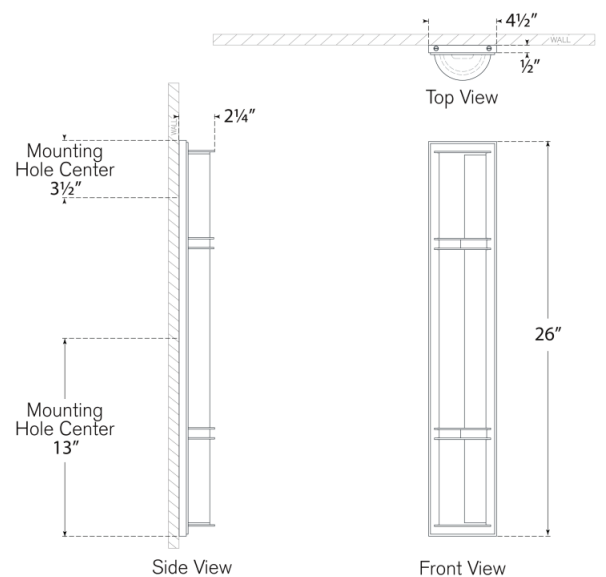

Discover a variety of options on [RalphLauren.com/Home](https://www.RalphLauren.com/Home)

Strever 26" Shielded Sconce

Natural Brass with White Glass

- Socket: Dedicated LED
- Wattage: 21w (2500lm)
- Weight: 19 Pounds
- Extension: 2.25"
- Backplate: 4.5" x 26" Rectangle

Measurements

RL 2768NB-WG

4.5"W x 26"H | 11.4W x 66H CM

RALPH LAUREN