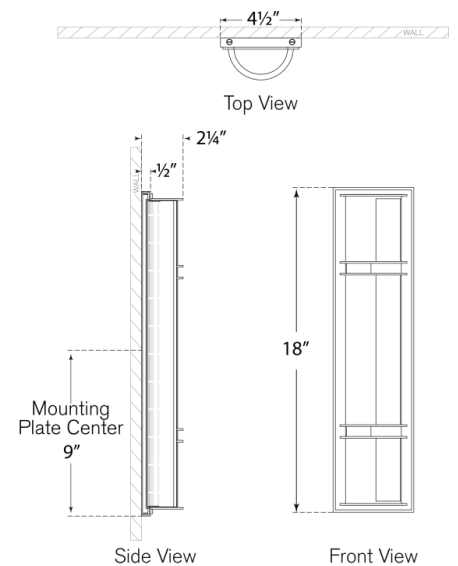

# Strever 18" Shielded Sconce

**Bronze with White Glass**

- Socket: Dedicated LED
- Wattage: 18w (2100lm)
- Weight: 7 Pounds
- Extension: 2.25"
- Backplate: 4.5" x 18" Rectangle

## Measurements

**RL 2767BZ-WG**

4.5"W x 18"H | 11.4W x 45.7H CM

RALPH LAUREN