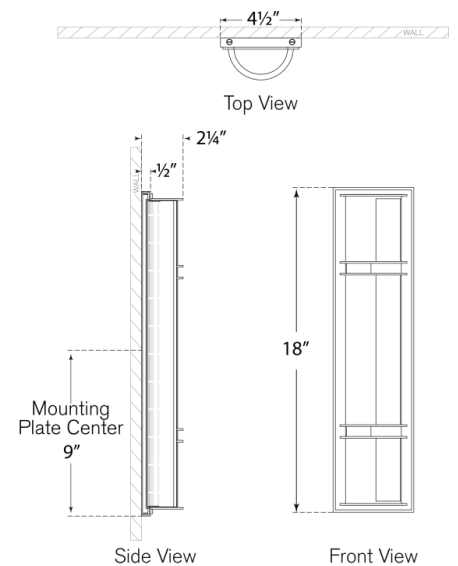

Discover a variety of options on RalphLauren.com/Home

Strever 18" Shielded Sconce

Polished Nickel with White Glass

- Socket: Dedicated LED
- Wattage: 18w (2100lm)
- Weight: 7 Pounds
- Extension: 2.25"
- Backplate: 4.5" x 18" Rectangle

Measurements

RL 2767PN-WG

4.5"W x 18"H | 11.4W x 45.7H CM

RALPH LAUREN