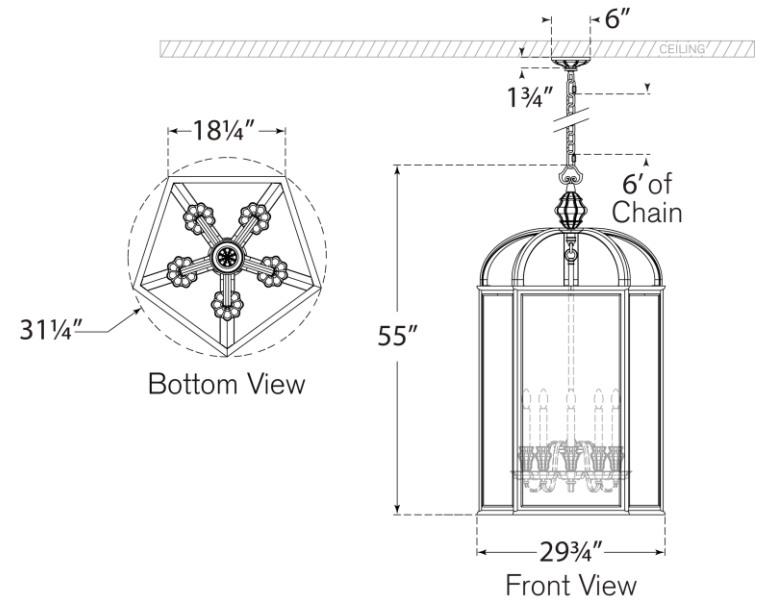

## Falaise Large Lantern

Item # RL 5098BS-CG

Designer: Ralph Lauren

Height: 55"

Width: 29.75"

Canopy: 6" Round

Finishes: BS, NB

Glass Options: CG

Socket: 5 - E12 Candelabra

Wattage: 5 - 5.5 LED C11

Weight: 155 Pounds

Note: Made To Order items usually ship with 12 weeks