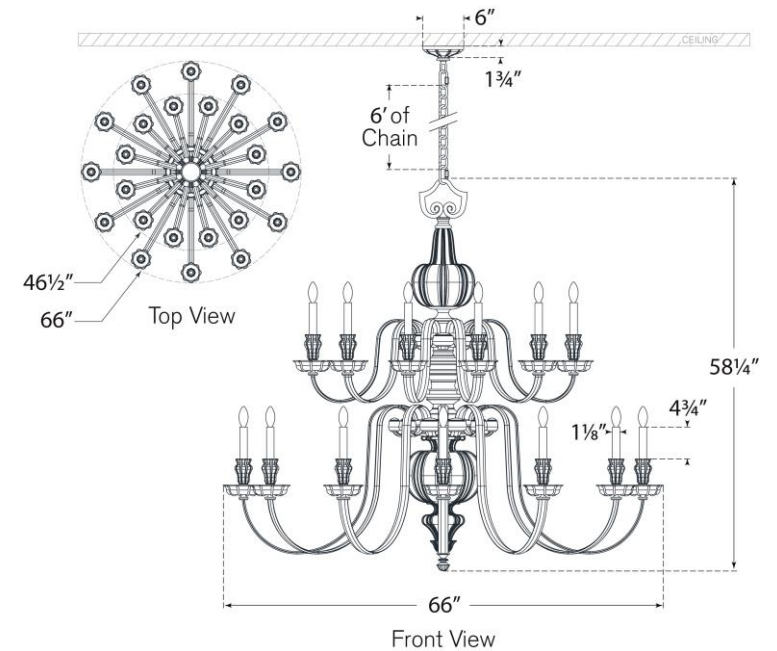

## Falaise Grande Two Tier Chandelier

Item # RL 5094BS

Designer: Ralph Lauren

Height: 58.25"

Width: 66"

Canopy: 6" Round

Finishes: BS, NB

Socket: 24 - E12 Candelabra

Wattage: 24 - 5.5 LED C11

Weight: 230 Pounds

Note: Made To Order items usually ship with 12 weeks