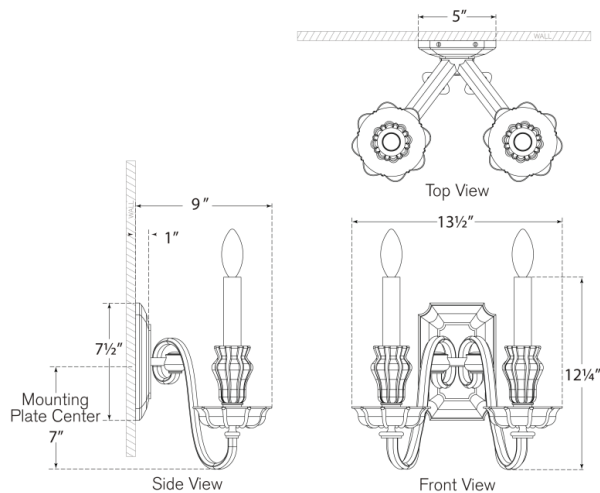

# Falaise Double Sconce

**Natural Brass**

- Socket: 2 - E12 Candelabra
- Wattage: 2 - 5.5 LED C11
- Weight: 8 Pounds
- Extension: 9"
- Backplate: 5" x 7.5" Rectangle

## Measurements

**RL 2009NB**

13.5"W x 12.25"H | 34.2W x 31.1H CM

**RALPH LAUREN**