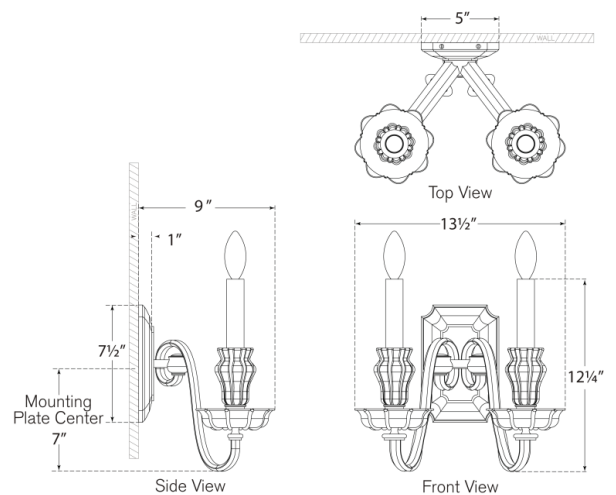

Discover a variety of options on [RalphLauren.com/Home](https://www.RalphLauren.com/Home)

Falaise Double Sconce

Butler's Silver

- Socket: 2 - E12 Candelabra
- Wattage: 2 - 5.5 LED C11
- Weight: 8 Pounds
- Extension: 9"
- Backplate: 5" x 7.5" Rectangle

Measurements

RL 2009BS

13.5"W x 12.25"H | 34.2W x 31.1H CM

RALPH LAUREN