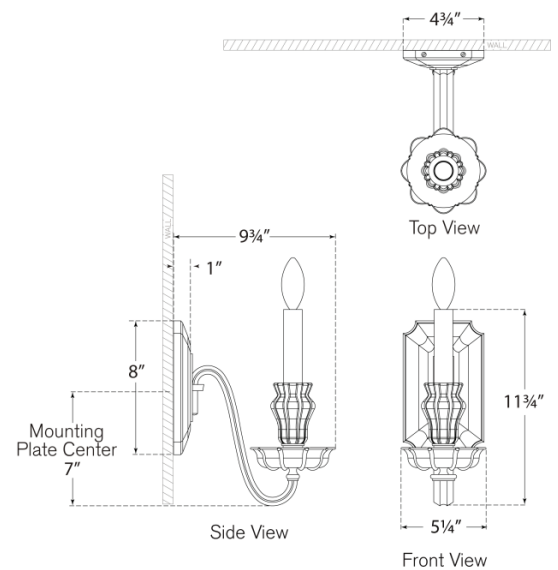

Discover a variety of options on [RalphLauren.com/Home](https://www.RalphLauren.com/Home)

Falaise Single Sconce

Natural Brass

- Socket: E12 Candelabra
- Wattage: 5.5 LED C11
- Weight: 6 Pounds
- Extension: 9.75"
- Backplate: 4.75" x 8" Rectangle

Measurements

RL 2008NB

5.25"W x 11.75"H | 13.3W x 29.8H CM

RALPH LAUREN