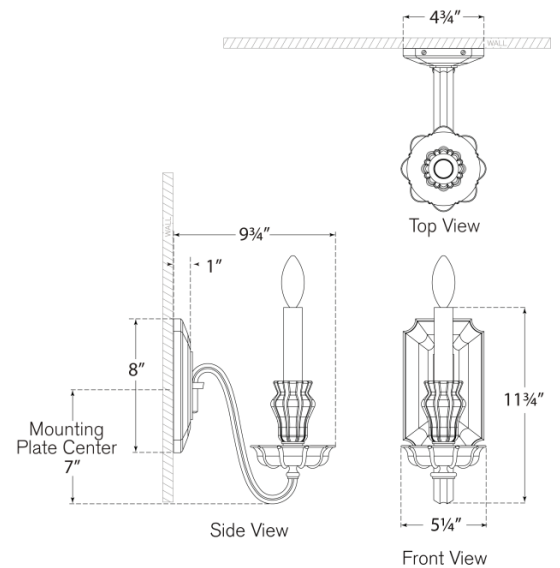

Discover a variety of options on [RalphLauren.com/Home](https://www.RalphLauren.com/Home)

Falaise Single Sconce

Butler's Silver

- Socket: E12 Candelabra
- Wattage: 5.5 LED C11
- Weight: 6 Pounds
- Extension: 9.75"
- Backplate: 4.75" x 8" Rectangle

Measurements

RL 2008BS

5.25"W x 11.75"H | 13.3W x 29.8H CM

RALPH LAUREN