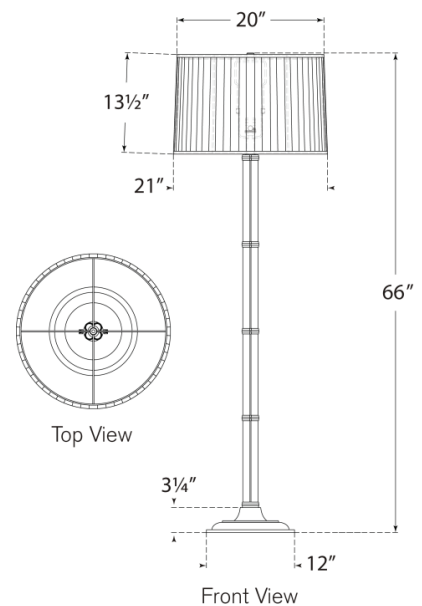

Discover a variety of options on [RalphLauren.com/Home](https://www.RalphLauren.com/Home)

Downing Large Floor Lamp

Butler's Silver with Silk Box-Pleated Shade

- Socket: E26 Dimmer
- Wattage: 15 LED A19
- Weight: 23 Pounds
- Shade Details: 20" x 21" x 13.5"

Measurements

RL 1522BS-SBP

21"W x 66"H x 12" Round Base | 53.3W x 167.6H x 30.4 CM

RALPH LAUREN