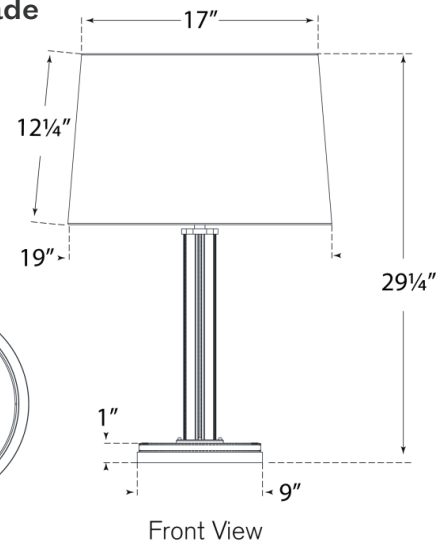

Discover a variety of options on [RalphLauren.com/Home](https://www.RalphLauren.com/Home)

Riley Medium Table Lamp

Natural Brass and Saddle Leather with Leather-Trimmed Linen Shade

- Socket: E26 Dimmer
- Wattage: 15 LED A19
- Weight: 17 Pounds
- Shade Details: 17" x 19" x 12.25"

Measurements

RL 3493NB/SDL-L

19"W x 28.75"H x 9" Round Base | 48.2W x 73H x 22.8 CM

RALPH LAUREN