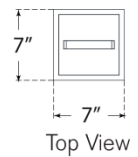

Discover a variety of options on [RalphLauren.com/Home](https://www.RalphLauren.com/Home)

Northport Floor Lantern

Polished Nickel and Teak with White Glass

- Socket: Dedicated LED
- Wattage: 40w (3200lm)
- Weight: 25 Pounds
- Note: UL Only

Measurements

RL 1560PN/TK-WG

7"W x 35.5"H x 6.25" Square Base | 17.7W x 90.1H x 15.8 CM

RALPH LAUREN