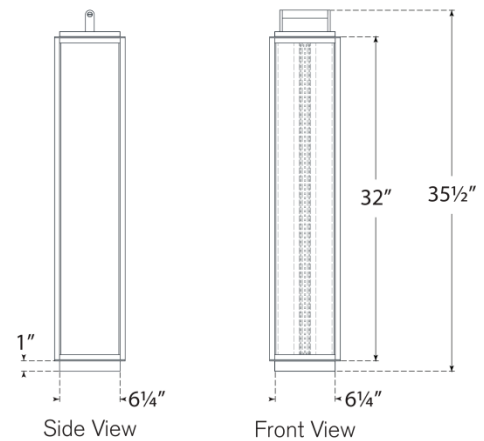

Discover a variety of options on [RalphLauren.com/Home](https://www.RalphLauren.com/Home)

Northport Floor Lantern

Polished Nickel and Teak with White Glass

- Socket: Dedicated LED
- Wattage: 40w (3200lm)
- Weight: 25 Pounds
- Note: UL Only

Measurements

RL 1560PN/TK-WG

7"W x 35.5"H x 6.25" Square Base | 17.7W x 90.1H x 15.8 CM

RALPH LAUREN