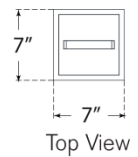

Discover a variety of options on [RalphLauren.com/Home](https://www.RalphLauren.com/Home)

Northport Floor Lantern

Natural Brass and Teak with White Glass

- Socket: Dedicated LED
- Wattage: 40w (3200lm)
- Weight: 25 Pounds
- Note: UL Only

Measurements

RL 1560NB/TK-WG

7"W x 35.5"H x 6.25" Square Base | 17.7W x 90.1H x 15.8 CM

RALPH LAUREN