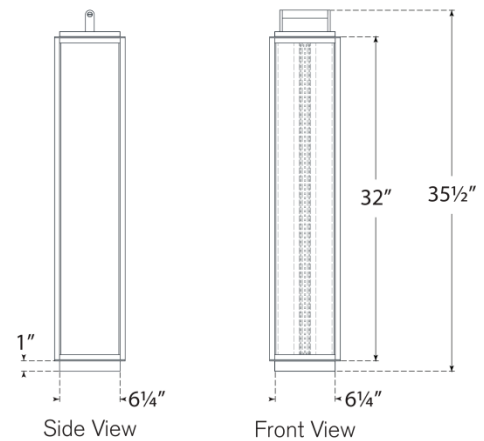

Discover a variety of options on [RalphLauren.com/Home](https://www.RalphLauren.com/Home)

Northport Floor Lantern

Natural Brass and Teak with White Glass

- Socket: Dedicated LED
- Wattage: 40w (3200lm)
- Weight: 25 Pounds
- Note: UL Only

Measurements

RL 1560NB/TK-WG

7"W x 35.5"H x 6.25" Square Base | 17.7W x 90.1H x 15.8 CM

RALPH LAUREN