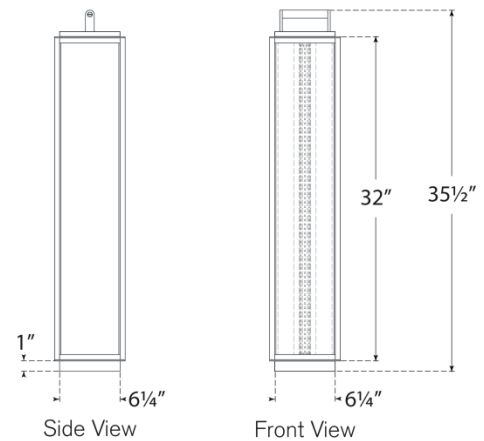

# Northport Floor Lantern

**Bronze and Teak with White Glass**

- Socket: Dedicated LED
- Wattage: 40w (3200lm)
- Weight: 25 Pounds
- Note: UL Only

## Measurements

**RL 1560BZ/TK-WG**

7"W x 35.5"H x 6.25" Square Base | 17.7W x 90.1H x 15.8 CM

**RALPH LAUREN**