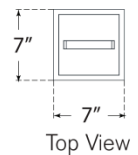

# Northport Floor Lantern

**Bronze and Teak with White Glass**

- Socket: Dedicated LED
- Wattage: 40w (3200lm)
- Weight: 25 Pounds
- Note: UL Only

## Measurements

**RL 1560BZ/TK-WG**

7"W x 35.5"H x 6.25" Square Base | 17.7W x 90.1H x 15.8 CM

**RALPH LAUREN**