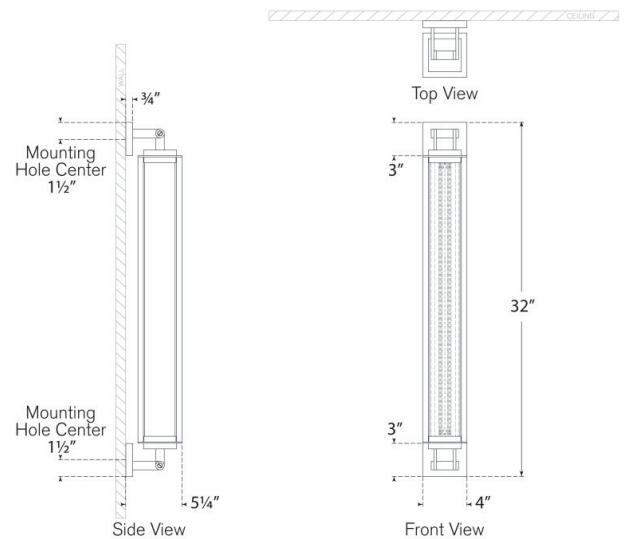

Discover a variety of options on [RalphLauren.com/Home](https://www.RalphLauren.com/Home)

Northport 32" Linear Sconce

Polished Nickel and Teak with White Glass

- Socket: Dedicated LED
- Wattage: 40w (3200lm)
- Weight: 12 Pounds
- Extension: 5.25"
- Backplate: 3" x 4" Rectangle
- Note: UL Only | Requires Smaller Outlet Box

Measurements

RL 2566PN/TK-WG

4"W x 32"H | 10.1W x 81.2H CM

RALPH LAUREN