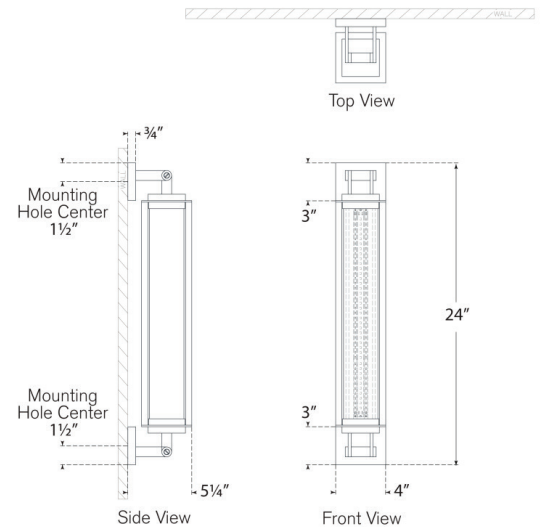

Discover a variety of options on [RalphLauren.com/Home](https://www.RalphLauren.com/Home)

Northport 24" Linear Sconce

Natural Brass and Teak with White Glass

- Socket: Dedicated LED
- Wattage: 35w (2800lm)
- Weight: 9 Pounds
- Extension: 5.25"
- Backplate: 3" x 4" Rectangle
- Note: UL Only | Requires Smaller Outlet Box

Measurements

RL 2565NB/TK-WG

4"W x 24"H | 10.1W x 60.9H CM

RALPH LAUREN