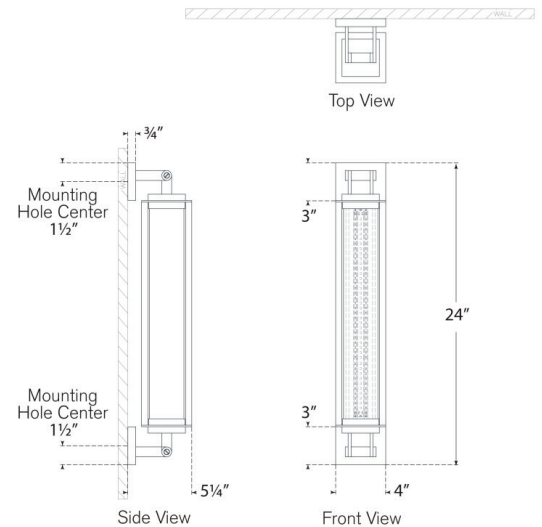

Discover a variety of options on [RalphLauren.com/Home](https://www.RalphLauren.com/Home)

Northport 24" Linear Sconce

Polished Nickel and Teak with White Glass

- Socket: Dedicated LED
- Wattage: 35w (2800lm)
- Weight: 9 Pounds
- Extension: 5.25"
- Backplate: 3" x 4" Rectangle
- Note: UL Only | Requires Smaller Outlet Box

Measurements

RL 2565PN/TK-WG

4"W x 24"H | 10.1W x 60.9H CM

RALPH LAUREN