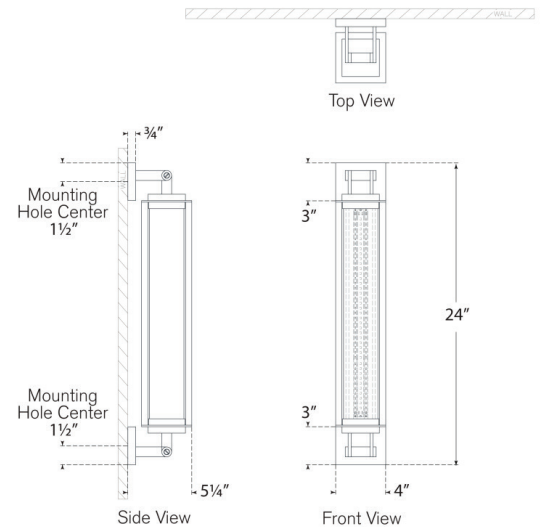

# Northport 24" Linear Sconce

**Bronze and Teak with White Glass**

- Socket: Dedicated LED
- Wattage: 35w (2800lm)
- Weight: 9 Pounds
- Extension: 5.25"
- Backplate: 3" x 4" Rectangle
- Note: UL Only | Requires Smaller Outlet Box

## Measurements

**RL 2565BZ/TK-WG**

4"W x 24"H | 10.1W x 60.9H CM

RALPH LAUREN