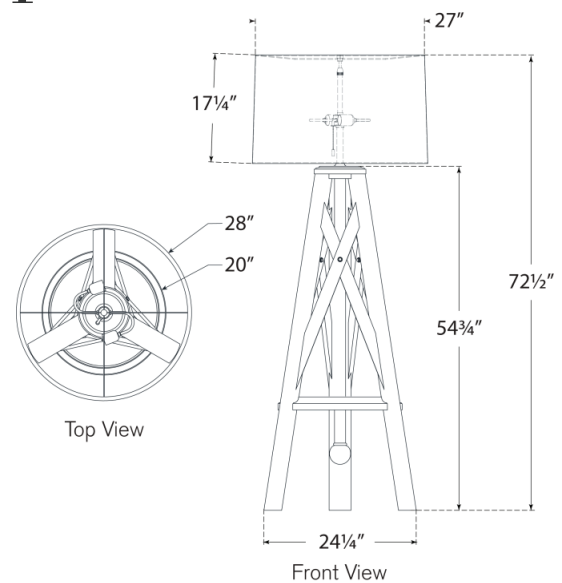

Discover a variety of options on [RalphLauren.com/Home](https://www.RalphLauren.com/Home)

Holloway Tripod Floor Lamp

Natural Oak with White Parchment Shade

- Socket: 2 - E26 Pull Chain
- Wattage: 2 - 15 LED A
- Weight: 54 Pounds
- Shade Details: 27" x 28" x 17.25"
- Note: UL Only

Measurements

RL 1702NO-WP

28"W x 72.5"H x 24.25" Tri-Leg Base | 71.1W x 184.1H x 61.5 CM

RALPH LAUREN