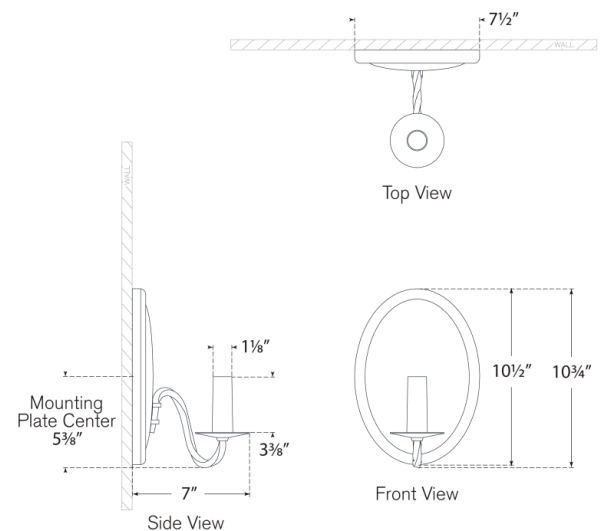

Discover a variety of options on [RalphLauren.com/Home](https://www.RalphLauren.com/Home)

Ancram Small Single Sconce

Natural Brass and Aged Iron

- Socket: E12 Candelabra
- Wattage: 5.5 LED C11
- Weight: 4 Pounds
- Extension: 7"
- Backplate: 7.5" x 10.5" Oval
- Note: UL Only

Measurements

RL 2790NB/AI

7.5"W x 10.75"H | 19W x 27.3H CM

RALPH LAUREN