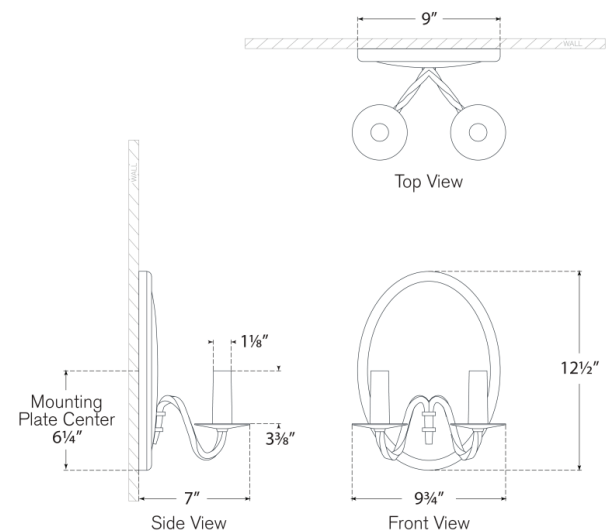

# Ancram Small Double Sconce

Natural Brass and Aged Iron

- Socket: 2 - E12 Candelabra
- Wattage: 2 - 5.5 LED C11
- Weight: 5 Pounds
- Extension: 7"
- Backplate: 9" x 12.5" Oval
- Note: UL Only

## Measurements

RL 2791NB/AI

9.75"W x 12.5"H | 24.7W x 31.7H CM

RALPH LAUREN