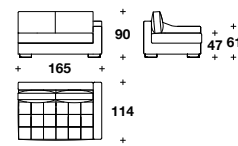

SHELTER POINT SECTIONAL COMPONENTS

RALPH LAUREN
HOME

SOFAS & SECTIONALS

AFSHTE2SB

Height: 33 1/6" / 85 CM
Width: 65" / 165 CM
Depth: 45" / 114 CM
Weight: 176 lbs / 80 kg

AFSHTE2DB

Height: 33 1/3" / 85 CM
Width: 65" / 165 CM
Depth: 45" / 114 CM
Weight: 176 lbs / 80 kg

AFSHTCLS

Height: 33 1/3" / 85 CM
Width: 35 1/3" / 90 CM
Depth: 74" / 187 CM
Weight: 176 lbs / 80 kg

AFSHTD3

Height: 33 1/3" / 85 CM
Width: 100" / 253 CM
Depth: 45" / 114 CM
Weight: 326 lbs / 148 kg

AFSHTE2C

Height: 33 1/3" / 85 CM
Width: 58 1/3" / 148 CM
Depth: 45" / 114 CM
Weight: 176 lbs / 80 kg

AFSHTE3SB

Height: 33 1/3" / 85 CM
Width: 93 2/3" / 238 CM
Depth: 45" / 114 CM
Weight: 251 lbs / 114 kg

AFSHTANG

Height: 33 1/3" / 85 CM
Width: 108 1/3" / 275 CM
Depth: 45" / 114 CM
Weight: 302 lbs / 137 kg