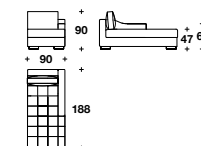

SHELTER POINT SECTIONAL COMPONENTS

RALPH LAUREN
HOME

SOFAS & SECTIONALS

AFSHTE2SB

Height: 33 1/6" / 85 CM
Width: 65" / 165 CM
Depth: 45" / 114 CM
Weight: 176 lbs / 80 kg

AFSHTE2DB

Height: 33 1/3" / 85 CM
Width: 65" / 165 CM
Depth: 45" / 114 CM
Weight: 176 lbs / 80 kg

AFSHTCLS

Height: 33 1/3" / 85 CM
Width: 35 1/3" / 90 CM
Depth: 74" / 187 CM
Weight: 176 lbs / 80 kg

AFSHTD3

Height: 33 1/3" / 85 CM
Width: 100" / 253 CM
Depth: 45" / 114 CM
Weight: 326 lbs / 148 kg

AFSHTE2C

Height: 33 1/3" / 85 CM
Width: 58 1/3" / 148 CM
Depth: 45" / 114 CM
Weight: 176 lbs / 80 kg

AFSHTE3SB

Height: 33 1/3" / 85 CM
Width: 93 2/3" / 238 CM
Depth: 45" / 114 CM
Weight: 251 lbs / 114 kg

AFSHTANG

Height: 33 1/3" / 85 CM
Width: 44" / 112 CM
Depth: 44" / 112 CM
Weight: 130 lbs / 59 kg

AFSHTCLD

Height: 33 1/3" / 85 CM
Width: 35 1/3" / 90 CM
Depth: 74" / 187 CM
Weight: 176 lbs / 80 kg

AFSHTE3DB

Height: 33 1/3" / 85 CM
Width: 93 2/3" / 238 CM
Depth: 45" / 114 CM
Weight: 251 lbs / 114 kg