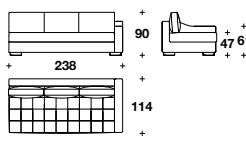

SHELTER POINT SECTIONAL COMPONENTS

RALPH LAUREN
HOME

SOFAS & SECTIONALS

AFSHTE2SB

Height: 33 1/6" / 85 CM
Width: 65" / 165 CM
Depth: 45" / 114 CM
Weight: 176 lbs / 80 kg

AFSHTE2DB

Height: 33 1/3" / 85 CM
Width: 65" / 165 CM
Depth: 45" / 114 CM
Weight: 176 lbs / 80 kg

AFSHTCLS

Height: 33 1/3" / 85 CM
Width: 35 1/3" / 90 CM
Depth: 74" / 187 CM
Weight: 176 lbs / 80 kg

AFSHTD3

Height: 33 1/3" / 85 CM
Width: 100" / 253 CM
Depth: 45" / 114 CM
Weight: 326 lbs / 148 kg

AFSHTE2C

Height: 33 1/3" / 85 CM
Width: 58 1/3" / 148 CM
Depth: 45" / 114 CM
Weight: 176 lbs / 80 kg

AFSHTE3SB

Height: 33 1/3" / 85 CM
Width: 93 2/3" / 238 CM
Depth: 45" / 114 CM
Weight: 251 lbs / 114 kg

AFSHTANG

Height: 33 1/3" / 85 CM
Width: 44" / 112 CM
Depth: 44" / 112 CM
Weight: 130 lbs / 59 kg

AFSHTCLD

Height: 33 1/3" / 85 CM
Width: 35 1/3" / 90 CM
Depth: 74" / 187 CM
Weight: 176 lbs / 80 kg

AFSHTE3DB

Height: 33 1/3" / 85 CM
Width: 93 2/3" / 238 CM
Depth: 45" / 114 CM
Weight: 251 lbs / 114 kg