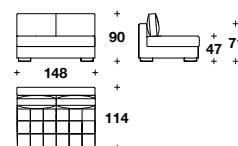

SHELTER POINT SECTIONAL COMPONENTS

RALPH LAUREN
HOME

SOFAS & SECTIONALS

AFSHTE2SB

Height: 33 1/6" / 85 CM
Width: 65" / 165 CM
Depth: 45" / 114 CM
Weight: 176 lbs / 80 kg

AFSHTE2DB

Height: 33 1/3" / 85 CM
Width: 65" / 165 CM
Depth: 45" / 114 CM
Weight: 176 lbs / 80 kg

AFSHTCLS

Height: 33 1/3" / 85 CM
Width: 35 1/3" / 90 CM
Depth: 74" / 187 CM
Weight: 176 lbs / 80 kg

AFSHTD3

Height: 33 1/3" / 85 CM
Width: 100" / 253 CM
Depth: 45" / 114 CM
Weight: 326 lbs / 148 kg

AFSHTE2C

Height: 33 1/3" / 85 CM
Width: 58 1/3" / 148 CM
Depth: 45" / 114 CM
Weight: 176 lbs / 80 kg

AFSHTE3SB

Height: 33 1/3" / 85 CM
Width: 93 2/3" / 238 CM
Depth: 45" / 114 CM
Weight: 251 lbs / 114 kg

AFSHTANG

Height: 33 1/3" / 85 CM
Width: 44" / 112 CM
Depth: 44" / 112 CM
Weight: 130 lbs / 59 kg

AFSHTCLD

Height: 33 1/3" / 85 CM
Width: 35 1/3" / 90 CM
Depth: 74" / 187 CM
Weight: 176 lbs / 80 kg

AFSHTE3DB

Height: 33 1/3" / 85 CM
Width: 93 2/3" / 238 CM
Depth: 45" / 114 CM
Weight: 251 lbs / 114 kg