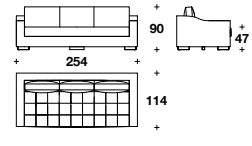

AFSHTCLS

Height: 33 1/3" / 85 CM
Width: 35 1/3" / 90 CM
Depth: 74" / 187 CM
Weight: 176 lbs / 80 kg

AFSHTD3

Height: 33 1/3" / 85 CM
Width: 100" / 253 CM
Depth: 45" / 114 CM
Weight: 326 lbs / 148 kg

AFSHTE2C

Height: 33 1/3" / 85 CM
Width: 58 1/3" / 148 CM
Depth: 45" / 114 CM
Weight: 176 lbs / 80 kg

AFSHTE3SB

Height: 33 1/3" / 85 CM
Width: 93 2/3" / 238 CM
Depth: 45" / 114 CM
Weight: 251 lbs / 114 kg

AFSHTANG

Height: 33 1/3" / 85 CM
Width: 44" / 112 CM
Depth: 44" / 112 CM
Weight: 130 lbs / 59 kg

AFSHTCLD

Height: 33 1/3" / 85 CM
Width: 35 1/3" / 90 CM
Depth: 74" / 187 CM
Weight: 176 lbs / 80 kg

AFSHTE3DB

Height: 33 1/3" / 85 CM
Width: 93 2/3" / 238 CM
Depth: 45" / 114 CM
Weight: 251 lbs / 114 kg

Height: 33 1/3" / 85 CM
Width: 108 1/3" / 275 CM
Depth: 45" / 114 CM
Weight: 302 lbs / 137 kg