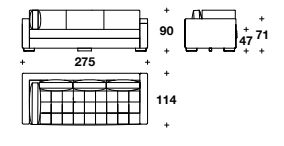

SHELTER POINT SECTIONAL COMPONENTS

RALPH LAUREN
HOME

SOFAS & SECTIONALS

AFSHTE2SB

Height: 33 1/6" / 85 CM
Width: 65" / 165 CM
Depth: 45" / 114 CM
Weight: 176 lbs / 80 kg

AFSHTE2DB

Height: 33 1/3" / 85 CM
Width: 65" / 165 CM
Depth: 45" / 114 CM
Weight: 176 lbs / 80 kg

AFSHTCLS

Height: 33 1/3" / 85 CM
Width: 35 1/3" / 90 CM
Depth: 74" / 187 CM
Weight: 176 lbs / 80 kg

AFSHTD3

Height: 33 1/3" / 85 CM
Width: 100" / 253 CM
Depth: 45" / 114 CM
Weight: 326 lbs / 148 kg

AFSHTE2C

Height: 33 1/3" / 85 CM
Width: 58 1/3" / 148 CM
Depth: 45" / 114 CM
Weight: 176 lbs / 80 kg

AFSHTE3SB

Height: 33 1/3" / 85 CM
Width: 93 2/3" / 238 CM
Depth: 45" / 114 CM
Weight: 251 lbs / 114 kg

AFSHTANG

Height: 33 1/3" / 85 CM
Width: 108 1/3" / 275 CM
Depth: 45" / 114 CM
Weight: 302 lbs / 137 kg