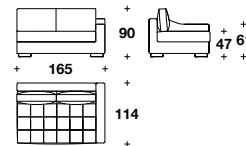

SHELTER POINT SECTIONAL COMPONENTS

RALPH LAUREN
HOME

SOFAS & SECTIONALS

AFSHTE2SB

Height: 33 1/6" / 85 CM
Width: 65" / 165 CM
Depth: 45" / 114 CM
Weight: 176 lbs / 80 kg

AFSHTE2DB

Height: 33 1/3" / 85 CM
Width: 65" / 165 CM
Depth: 45" / 114 CM
Weight: 176 lbs / 80 kg

AFSHTCLS

Height: 33 1/3" / 85 CM
Width: 35 1/3" / 90 CM
Depth: 74" / 187 CM
Weight: 176 lbs / 80 kg

AFSHTD3

Height: 33 1/3" / 85 CM
Width: 100" / 253 CM
Depth: 45" / 114 CM
Weight: 326 lbs / 148 kg

AFSHTE2C

Height: 33 1/3" / 85 CM
Width: 58 1/3" / 148 CM
Depth: 45" / 114 CM
Weight: 176 lbs / 80 kg

AFSHTE3SB

Height: 33 1/3" / 85 CM
Width: 93 2/3" / 238 CM
Depth: 45" / 114 CM
Weight: 251 lbs / 114 kg

AFSHTANG

Height: 33 1/3" / 85 CM
Width: 44" / 112 CM
Depth: 44" / 112 CM
Weight: 130 lbs / 59 kg

AFSHTCLD

Height: 33 1/3" / 85 CM
Width: 35 1/3" / 90 CM
Depth: 74" / 187 CM
Weight: 176 lbs / 80 kg

AFSHTE3DB

Height: 33 1/3" / 85 CM
Width: 93 2/3" / 238 CM
Depth: 45" / 114 CM
Weight: 251 lbs / 114 kg