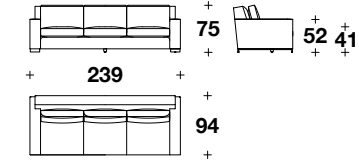

AFPYCD3

Height: 29 2/3" / 75 CM
Width: 94" / 239 CM
Depth: 37" / 94 CM
Weight: 240 lbs / 109 kg