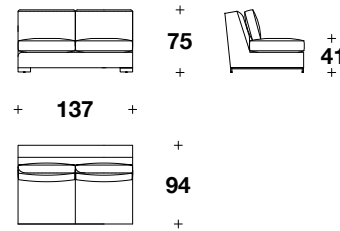

## **AFPYCE1C**

Height: 29 2/3" / 75 CM  
Width: 26 2/3" / 68 CM  
Depth: 37" / 94 CM  
Weight: 148 lbs / 67 kg

## **AFPYCE2C**

Height: 29 2/3" / 75 CM  
Width: 54" / 137 CM  
Depth: 37" / 94 CM  
Weight: 247 lbs / 112 kg

## **AFPYCA3D**

Height: 29 2/3" / 75 CM  
Width: 87 1/3" / 222 CM  
Depth: 37" / 94 CM  
Weight: 373 lbs / 169 kg

## **AFPYCA3BRS**

Height: 29 2/3" / 75 CM  
Width: 94" / 239 CM  
Depth: 37" / 94 CM  
Weight: 397 lbs / 180 kg