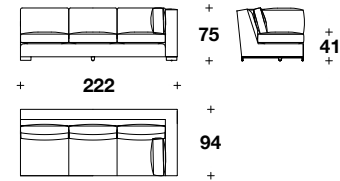

## **AFPYCE2D**

Height: 29 2/3" / 75 CM  
Width: 60 2/3" / 154 CM  
Depth: 37" / 94 CM  
Weight: 273 lbs / 124 kg

## **AFPYCE3D**

Height: 29 2/3" / 75 CM  
Width: 87 1/3" / 222 CM  
Depth: 37" / 94 CM  
Weight: 373 lbs / 169 kg

## **AFPYCD3**

Height: 29 2/3" / 75 CM  
Width: 94" / 239 CM  
Depth: 37" / 94 CM  
Weight: 240 lbs / 109 kg

## **AFPYCE3C**

Height: 29 2/3" / 75 CM  
Width: 80 2/3" / 205 CM  
Depth: 37" / 94 CM  
Weight: 348 lbs / 158 kg