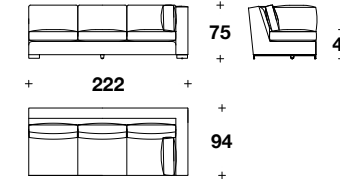

## **AFPYCE1C**

Height: 29 2/3" / 75 CM  
Width: 26 2/3" / 68 CM  
Depth: 37" / 94 CM  
Weight: 148 lbs / 67 kg

## **AFPYCE2C**

Height: 29 2/3" / 75 CM  
Width: 54" / 137 CM  
Depth: 37" / 94 CM  
Weight: 247 lbs / 112 kg

## **AFPYCA3D**

Height: 29 2/3" / 75 CM  
Width: 87 1/3" / 222 CM  
Depth: 37" / 94 CM  
Weight: 373 lbs / 169 kg

## **AFPYCA3BRS**

Height: 29 2/3" / 75 CM  
Width: 94" / 239 CM  
Depth: 37" / 94 CM  
Weight: 397 lbs / 180 kg