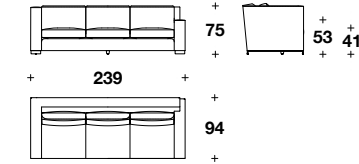

## **AFPYCE1C**

Height: 29 2/3" / 75 CM  
Width: 26 2/3" / 68 CM  
Depth: 37" / 94 CM  
Weight: 148 lbs / 67 kg

## **AFPYCE2C**

Height: 29 2/3" / 75 CM  
Width: 54" / 137 CM  
Depth: 37" / 94 CM  
Weight: 247 lbs / 112 kg

## **AFPYCA3D**

Height: 29 2/3" / 75 CM  
Width: 87 1/3" / 222 CM  
Depth: 37" / 94 CM  
Weight: 373 lbs / 169 kg

## **AFPYCA3BRS**

Height: 29 2/3" / 75 CM  
Width: 94" / 239 CM  
Depth: 37" / 94 CM  
Weight: 397 lbs / 180 kg