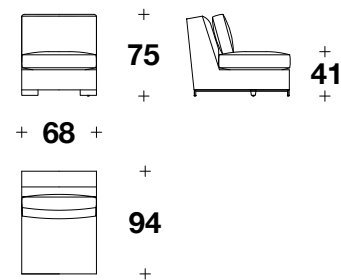

## **AFPYCE1C**

Height: 29 2/3" / 75 CM  
Width: 26 2/3" / 68 CM  
Depth: 37" / 94 CM  
Weight: 148 lbs / 67 kg

## **AFPYCE2C**

Height: 29 2/3" / 75 CM  
Width: 54" / 137 CM  
Depth: 37" / 94 CM  
Weight: 247 lbs / 112 kg

## **AFPYCA3D**

Height: 29 2/3" / 75 CM  
Width: 87 1/3" / 222 CM  
Depth: 37" / 94 CM  
Weight: 373 lbs / 169 kg

## **AFPYCA3BRS**

Height: 29 2/3" / 75 CM  
Width: 94" / 239 CM  
Depth: 37" / 94 CM  
Weight: 397 lbs / 180 kg