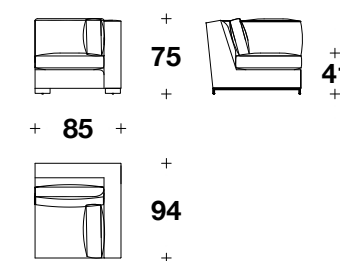

## **AFPYCE3D**

Height: 29 2/3" / 75 CM  
Width: 87 1/3" / 222 CM  
Depth: 37" / 94 CM  
Weight: 373 lbs / 169 kg

## **AFPYCD3**

Height: 29 2/3" / 75 CM  
Width: 94" / 239 CM  
Depth: 37" / 94 CM  
Weight: 240 lbs / 109 kg

## **AFPYCE3C**

Height: 29 2/3" / 75 CM  
Width: 80 2/3" / 205 CM  
Depth: 37" / 94 CM  
Weight: 348 lbs / 158 kg

## **AFPYCA3S**

Height: 29 2/3" / 75 CM  
Width: 87 1/3" / 222 CM  
Depth: 37" / 94 CM  
Weight: 373 lbs / 169 kg