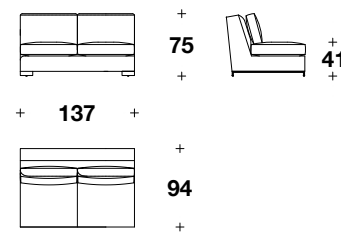

## **AFPYCE1C**

Height: 29 2/3" / 75 CM  
Width: 26 2/3" / 68 CM  
Depth: 37" / 94 CM  
Weight: 148 lbs / 67 kg

## **AFPYCE2C**

Height: 29 2/3" / 75 CM  
Width: 54" / 137 CM  
Depth: 37" / 94 CM  
Weight: 247 lbs / 112 kg

## **AFPYCA3D**

Height: 29 2/3" / 75 CM  
Width: 87 1/3" / 222 CM  
Depth: 37" / 94 CM  
Weight: 373 lbs / 169 kg

## **AFPYCA3BRS**

Height: 29 2/3" / 75 CM  
Width: 94" / 239 CM  
Depth: 37" / 94 CM  
Weight: 397 lbs / 180 kg