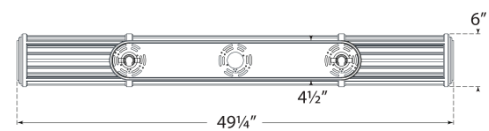

Discover a variety of options on [RalphLauren.com/Home](https://www.RalphLauren.com/Home)

Perren Large Linear Chandelier

Bronze

- Socket: Dedicated LED
- Wattage: 50w (4000lm)
- Weight: 51 Pounds
- Min. Custom Height: 13.75"
- Fixture Height: 6.5"
- Width: 49.25" x 6"
- Note: UL Only | Custom Height Available

Measurements

RL 5724BZ

49.25"W x 41.75"H | 125W x 106H CM

4.5" x 28.5" Oval Canopy | 11.4 x 72.3 CM

Side View

Top View

RALPH LAUREN