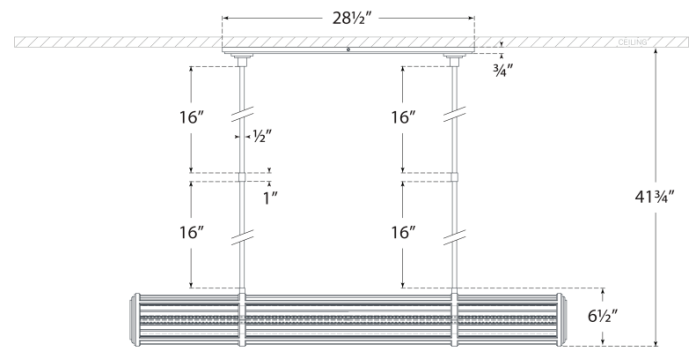

Discover a variety of options on [RalphLauren.com/Home](https://www.RalphLauren.com/Home)

Perren Large Linear Chandelier

Bronze

- Socket: Dedicated LED
- Wattage: 50w (4000lm)
- Weight: 51 Pounds
- Min. Custom Height: 13.75"
- Fixture Height: 6.5"
- Width: 49.25" x 6"
- Note: UL Only | Custom Height Available

Measurements

RL 5724BZ

49.25"W x 41.75"H | 125W x 106H CM

4.5" x 28.5" Oval Canopy | 11.4 x 72.3 CM

Side View

Top View

RALPH LAUREN