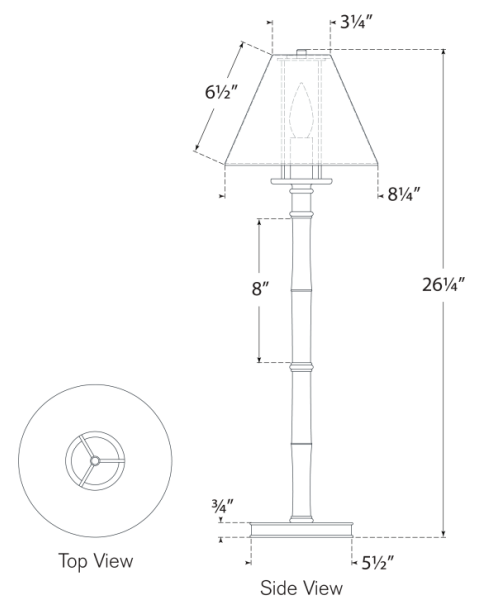

Discover a variety of options on [RalphLauren.com/Home](https://www.RalphLauren.com/Home)

Dalfern Desk Lamp

Waxed Bamboo and Natural Brass with White Parchment Shade

- Socket: E12 Candelabra w/ Line Switch
- Wattage: 6.5 LED B11
- Weight: 9 Pounds
- Shade Details: 3.25" x 8.25" x 6.5"
- Note: UL Only

Measurements

RL 3682WB/NB-WP

8.25"W x 26.25"H x 5.5" Round Base | 20.9W x 66.6H x 13.9 CM

RALPH LAUREN