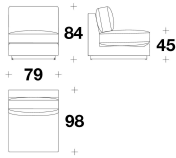

RALPH LAUREN HOME
sofa & armchairs
DESERT MODERN

RALPH LAUREN
HOME

DSM (POL)
POLTRONA / SLIPPER CHAIR
79x98x84H. - H.S.45 cm
31x38 2/3x33H. - H.S.17 3/4 "