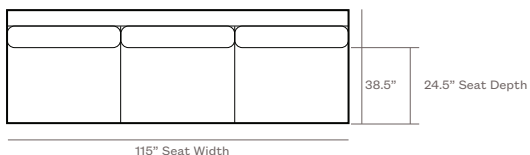

RLU831-H Three-Seat Armless Sofa

115"W x 38.5"D x 34"H | 292.1W x 97.79D x 86.36H CM