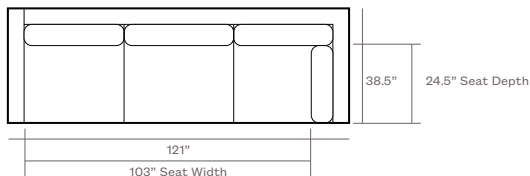

RLU831-HCLA Left-Arm Corner Sofa

121"W x 38.5"D x 34"H | 307.34W x 97.79D x 86.36H CM