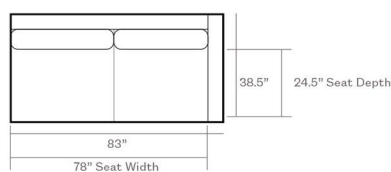

## Measurements

### RLU831-EL Left-Arm Loveseat

83"W x 38.5"D x 34"H | 210.82W x 97.79D x 86.36H CM

### RLU831-EK Right-Arm Loveseat

83"W x 38.5"D x 34"H | 210.82W x 97.79D x 86.36H CM

RALPH LAUREN

### RLU831-Z Corner Chair

38.5"W x 38.5"D x 34"H | 97.79W x 97.79D x 86.36H CM