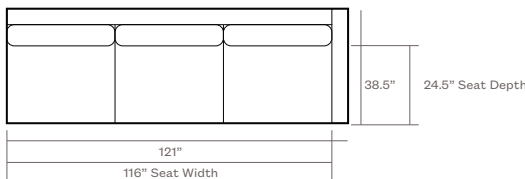

RLU831-HK Right-Arm Sofa

121"W x 38.5"D x 34"H | 307.34W x 97.79D x 86.36H CM