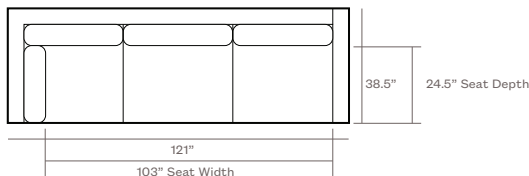

RLU831-HCKA Right-Arm Corner Sofa

121"W x 38.5"D x 34"H | 307.34W x 97.79D x 86.36H CM