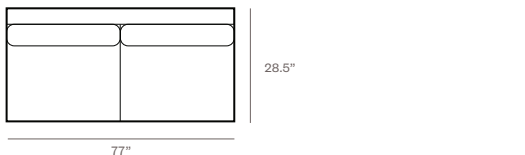

RLU831-E Two-Seat Armless Sofa

77"W x 28.5"D x 34"H | 195.58W x 72.39D x 86.36H CM