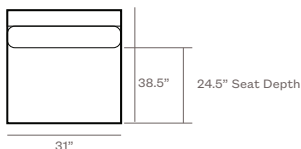

RLU831-03S Slipper Chair

31"W x 38.5"D x 34"H | 78.74W x 97.79D x 86.36H CM