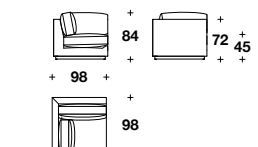

Height: 33" / 86 CM
Width: 80 2/3" / 205 mm
Depth: 38 2/3" / 98 mm
Weight: 276 lbs / 125 kg

AFDSME3ADB

Height: 33" / 84 CM
Width: 124" / 315 CM
Depth: 38 2/3" / 98 CM
Weight: 324 lbs / 147 kg

AFDSME3ASB

Height: 33" / 84 CM
Width: 124" / 315 CM
Depth: 38 2/3" / 98 CM
Weight: 324 lbs / 147 kg

AFDSME2C

Height: 33" / 84 CM
Width: 76 2/3" / 195 CM
Depth: 38 2/3" / 98 CM
Weight: 212 lbs / 96 kg

AFDSME3SB

Height: 33" / 84 CM
Width: 119 2/3" / 304 CM
Depth: 38 2/3" / 98 CM
Weight: 351 lbs / 159 kg

AFDSMD3B

Height: 33" / 84 CM
Width: 100 1/3" / 255 CM
Depth: 40" / 102 CM
Weight: 220 lbs / 100 kg

AFDSMD3BA

Height: 33" / 84 CM
Width: 100 1/3" / 255 CM
Depth: 40" / 102 CM
Weight: 280 lbs / 127 kg

AFDSME3DB

Height: 33" / 84 CM
Width: 119 2/3" / 304 CM
Depth: 38 2/3" / 98 CM
Weight: 351 lbs / 159 kg

AFDSME3AS

Height: 33" / 84 CM
Width: 119 2/3" / 304 CM
Depth: 38 2/3" / 98 CM
Weight: 351 lbs / 159 kg

AFDSMANG

Height: 33" / 84 CM
Width: 38 2/3" / 98 CM
Depth: 38 2/3" / 98 CM
Weight: 86 lbs / 39 kg

AFDSMCLS