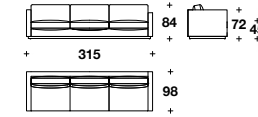

AFDSM (E3AS) + AFDSM (E2DB)

DESERT MODERN SECTIONAL COMPONENTS

RALPH LAUREN
HOME

SOFAS & SECTIONALS

AFDSME2SB

Height: 33" / 86 CM
Width: 80 2/3" / 205 CM
Depth: 38 2/3" / 98 CM
Weight: 276 lbs / 125 kg

AFDSME2DB

Height: 33" / 86 CM
Width: 80 2/3" / 205 mm
Depth: 38 2/3" / 98 mm
Weight: 276 lbs / 125 kg

AFDSME3ADB

Height: 33" / 84 CM
Width: 124" / 315 CM
Depth: 38 2/3" / 98 CM
Weight: 324 lbs / 147 kg

AFDSME3ASB

Height: 33" / 84 CM
Width: 124" / 315 CM
Depth: 38 2/3" / 98 CM
Weight: 324 lbs / 147 kg

AFDSME2C

Height: 33" / 84 CM
Width: 76 2/3" / 195 CM
Depth: 38 2/3" / 98 CM
Weight: 212 lbs / 96 kg

AFDSME3SB

Height: 33" / 84 CM
Width: 119 2/3" / 304 CM
Depth: 38 2/3" / 98 CM
Weight: 351 lbs / 159 kg

AFDSMD3B

Height: 33" / 84 CM
Width: 100 1/3" / 255 CM
Depth: 40" / 102 CM
Weight: 220 lbs / 100 kg

AFDSMD3BA

Height: 33" / 84 CM
Width: 100 1/3" / 255 CM
Depth: 40" / 102 CM
Weight: 280 lbs / 127 kg

AFDSME3DB

Height: 33" / 84 CM
Width: 119 2/3" / 304 CM
Depth: 38 2/3" / 98 CM
Weight: 351 lbs / 159 kg