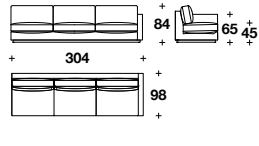

Height: 33" / 86 CM
Width: 80 2/3" / 205 mm
Depth: 38 2/3" / 98 mm
Weight: 276 lbs / 125 kg

AFDSME3ADB

Height: 33" / 84 CM
Width: 124" / 315 CM
Depth: 38 2/3" / 98 CM
Weight: 324 lbs / 147 kg

AFDSME3ASB

Height: 33" / 84 CM
Width: 124" / 315 CM
Depth: 38 2/3" / 98 CM
Weight: 324 lbs / 147 kg

AFDSME2C

Height: 33" / 84 CM
Width: 76 2/3" / 195 CM
Depth: 38 2/3" / 98 CM
Weight: 212 lbs / 96 kg

AFDSME3SB

Height: 33" / 84 CM
Width: 119 2/3" / 304 CM
Depth: 38 2/3" / 98 CM
Weight: 351 lbs / 159 kg

AFDSMD3B

Height: 33" / 84 CM
Width: 100 1/3" / 255 CM
Depth: 40" / 102 CM
Weight: 220 lbs / 100 kg

AFDSMD3BA

Height: 33" / 84 CM
Width: 100 1/3" / 255 CM
Depth: 40" / 102 CM
Weight: 280 lbs / 127 kg

AFDSME3DB

Height: 33" / 84 CM
Width: 119 2/3" / 304 CM
Depth: 38 2/3" / 98 CM
Weight: 351 lbs / 159 kg

AFDSME3AS

Height: 33" / 84 CM
Width: 119 2/3" / 304 CM
Depth: 38 2/3" / 98 CM
Weight: 351 lbs / 159 kg

AFDSMANG

Height: 33" / 84 CM
Width: 38 2/3" / 98 CM
Depth: 38 2/3" / 98 CM
Weight: 86 lbs / 39 kg

AFDSMCLS