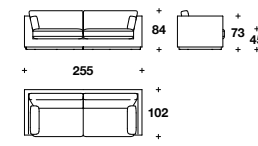

Height: 33" / 86 CM
Width: 80 2/3" / 205 mm
Depth: 38 2/3" / 98 mm
Weight: 276 lbs / 125 kg

AFDSME3ADB

Height: 33" / 84 CM
Width: 124" / 315 CM
Depth: 38 2/3" / 98 CM
Weight: 324 lbs / 147 kg

AFDSME3ASB

Height: 33" / 84 CM
Width: 124" / 315 CM
Depth: 38 2/3" / 98 CM
Weight: 324 lbs / 147 kg

AFDSME2C

Height: 33" / 84 CM
Width: 76 2/3" / 195 CM
Depth: 38 2/3" / 98 CM
Weight: 212 lbs / 96 kg

AFDSME3SB

Height: 33" / 84 CM
Width: 119 2/3" / 304 CM
Depth: 38 2/3" / 98 CM
Weight: 351 lbs / 159 kg

AFDSMD3B

Height: 33" / 84 CM
Width: 100 1/3" / 255 CM
Depth: 40" / 102 CM
Weight: 220 lbs / 100 kg

AFDSMD3BA

Height: 33" / 84 CM
Width: 100 1/3" / 255 CM
Depth: 40" / 102 CM
Weight: 280 lbs / 127 kg

AFDSME3DB

Height: 33" / 84 CM
Width: 119 2/3" / 304 CM
Depth: 38 2/3" / 98 CM
Weight: 351 lbs / 159 kg

Height: 33" / 84 CM
Width: 70" / 178 CM
Depth: 38 2/3" / 98 CM
Weight: 176 lbs / 80 kg

AFDSME3AD

Height: 33" / 84 CM
Width: 119 2/3" / 304 CM
Depth: 38 2/3" / 98 CM
Weight: 351 lbs / 159 kg

AFDSME3C

Height: 33" / 84 CM
Width: 115" / 292 CM
Depth: 38 2/3" / 98 CM
Weight: 351 lbs / 159 kg