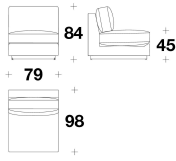

RALPH LAUREN HOME
sofa & armchairs
DESERT MODERN

RALPH LAUREN
HOME

DSM (POL)
POLTRONA / SLIPPER CHAIR
79x98x84H. - H.S.45 cm
31x38 2/3x33H. - H.S.17 3/4 "