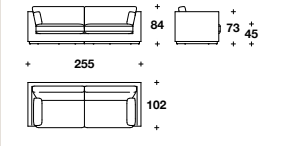

Height: 33" / 86 CM
Width: 80 2/3" / 205 mm
Depth: 38 2/3" / 98 mm
Weight: 276 lbs / 125 kg

AFDSME3ADB

Height: 33" / 84 CM
Width: 124" / 315 CM
Depth: 38 2/3" / 98 CM
Weight: 324 lbs / 147 kg

AFDSME3ASB

Height: 33" / 84 CM
Width: 124" / 315 CM
Depth: 38 2/3" / 98 CM
Weight: 324 lbs / 147 kg

AFDSME2C

Height: 33" / 84 CM
Width: 76 2/3" / 195 CM
Depth: 38 2/3" / 98 CM
Weight: 212 lbs / 96 kg

AFDSME3SB

Height: 33" / 84 CM
Width: 119 2/3" / 304 CM
Depth: 38 2/3" / 98 CM
Weight: 351 lbs / 159 kg

AFDSMD3B

Height: 33" / 84 CM
Width: 100 1/3" / 255 CM
Depth: 40" / 102 CM
Weight: 220 lbs / 100 kg

AFDSMD3BA

Height: 33" / 84 CM
Width: 100 1/3" / 255 CM
Depth: 40" / 102 CM
Weight: 280 lbs / 127 kg

AFDSME3DB

Height: 33" / 84 CM
Width: 119 2/3" / 304 CM
Depth: 38 2/3" / 98 CM
Weight: 351 lbs / 159 kg

AFDSME3AS

Height: 33" / 84 CM
Width: 119 2/3" / 304 CM
Depth: 38 2/3" / 98 CM
Weight: 351 lbs / 159 kg

AFDSMANG

Height: 33" / 84 CM
Width: 38 2/3" / 98 CM
Depth: 38 2/3" / 98 CM
Weight: 86 lbs / 39 kg

AFDSMCLS