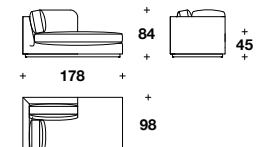

Height: 33" / 84 CM
Width: 100 1/3" / 255 CM
Depth: 40" / 102 CM
Weight: 220 lbs / 100 kg

AFDSMD3BA

Height: 33" / 84 CM
Width: 100 1/3" / 255 CM
Depth: 40" / 102 CM
Weight: 280 lbs / 127 kg

AFDSME3DB

Height: 33" / 84 CM
Width: 119 2/3" / 304 CM
Depth: 38 2/3" / 98 CM
Weight: 351 lbs / 159 kg

AFDSME3AS

Height: 33" / 84 CM
Width: 119 2/3" / 304 CM
Depth: 38 2/3" / 98 CM
Weight: 351 lbs / 159 kg

AFDSMANG

Height: 33" / 84 CM
Width: 38 2/3" / 98 CM
Depth: 38 2/3" / 98 CM
Weight: 86 lbs / 39 kg

AFDSMCLS

Height: 33" / 84 CM
Width: 70" / 178 CM
Depth: 38 2/3" / 98 CM
Weight: 176 lbs / 80 kg

AFDSME3AD

Height: 33" / 84 CM
Width: 119 2/3" / 304 CM
Depth: 38 2/3" / 98 CM
Weight: 351 lbs / 159 kg

AFDSME3C

Height: 33" / 84 CM
Width: 115" / 292 CM
Depth: 38 2/3" / 98 CM
Weight: 351 lbs / 159 kg

AFDSMCLD

Height: 33" / 84 CM
Width: 70" / 178 CM
Depth: 38 2/3" / 98 CM
Weight: 176 lbs / 80 kg

AFDSMPOL

Height: 33" / 84 CM
Width: 31" / 79 CM
Depth: 38 2/3" / 98 CM
Weight: 101 lbs / 46 kg