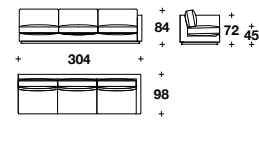

Height: 33" / 86 CM
Width: 80 2/3" / 205 mm
Depth: 38 2/3" / 98 mm
Weight: 276 lbs / 125 kg

AFDSME3ADB

Height: 33" / 84 CM
Width: 124" / 315 CM
Depth: 38 2/3" / 98 CM
Weight: 324 lbs / 147 kg

AFDSME3ASB

Height: 33" / 84 CM
Width: 124" / 315 CM
Depth: 38 2/3" / 98 CM
Weight: 324 lbs / 147 kg

AFDSME2C

Height: 33" / 84 CM
Width: 76 2/3" / 195 CM
Depth: 38 2/3" / 98 CM
Weight: 212 lbs / 96 kg

AFDSME3SB

Height: 33" / 84 CM
Width: 119 2/3" / 304 CM
Depth: 38 2/3" / 98 CM
Weight: 351 lbs / 159 kg

AFDSMD3B

Height: 33" / 84 CM
Width: 100 1/3" / 255 CM
Depth: 40" / 102 CM
Weight: 220 lbs / 100 kg

AFDSMD3BA

Height: 33" / 84 CM
Width: 100 1/3" / 255 CM
Depth: 40" / 102 CM
Weight: 280 lbs / 127 kg

AFDSME3DB

Height: 33" / 84 CM
Width: 119 2/3" / 304 CM
Depth: 38 2/3" / 98 CM
Weight: 351 lbs / 159 kg

AFDSME3AS

Height: 33" / 84 CM
Width: 119 2/3" / 304 CM
Depth: 38 2/3" / 98 CM
Weight: 351 lbs / 159 kg

AFDSMANG

Height: 33" / 84 CM
Width: 38 2/3" / 98 CM
Depth: 38 2/3" / 98 CM
Weight: 86 lbs / 39 kg

AFDSMCLS