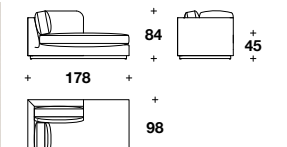

Height: 33" / 86 CM
Width: 80 2/3" / 205 mm
Depth: 38 2/3" / 98 mm
Weight: 276 lbs / 125 kg

AFDSME3ADB

Height: 33" / 84 CM
Width: 124" / 315 CM
Depth: 38 2/3" / 98 CM
Weight: 324 lbs / 147 kg

AFDSME3ASB

Height: 33" / 84 CM
Width: 124" / 315 CM
Depth: 38 2/3" / 98 CM
Weight: 324 lbs / 147 kg

AFDSME2C

Height: 33" / 84 CM
Width: 76 2/3" / 195 CM
Depth: 38 2/3" / 98 CM
Weight: 212 lbs / 96 kg

AFDSME3SB

Height: 33" / 84 CM
Width: 119 2/3" / 304 CM
Depth: 38 2/3" / 98 CM
Weight: 351 lbs / 159 kg

AFDSMD3B

Height: 33" / 84 CM
Width: 100 1/3" / 255 CM
Depth: 40" / 102 CM
Weight: 220 lbs / 100 kg

AFDSMD3BA

Height: 33" / 84 CM
Width: 100 1/3" / 255 CM
Depth: 40" / 102 CM
Weight: 280 lbs / 127 kg

AFDSME3DB

Height: 33" / 84 CM
Width: 119 2/3" / 304 CM
Depth: 38 2/3" / 98 CM
Weight: 351 lbs / 159 kg

AFDSME3AS

Height: 33" / 84 CM
Width: 119 2/3" / 304 CM
Depth: 38 2/3" / 98 CM
Weight: 351 lbs / 159 kg

AFDSMANG

Height: 33" / 84 CM
Width: 38 2/3" / 98 CM
Depth: 38 2/3" / 98 CM
Weight: 86 lbs / 39 kg

AFDSMCLS