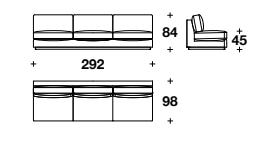

Height: 33" / 86 CM
Width: 80 2/3" / 205 mm
Depth: 38 2/3" / 98 mm
Weight: 276 lbs / 125 kg

AFDSME3ADB

Height: 33" / 84 CM
Width: 124" / 315 CM
Depth: 38 2/3" / 98 CM
Weight: 324 lbs / 147 kg

AFDSME3ASB

Height: 33" / 84 CM
Width: 124" / 315 CM
Depth: 38 2/3" / 98 CM
Weight: 324 lbs / 147 kg

Height: 33" / 84 CM
Width: 100 1/3" / 255 CM
Depth: 40" / 102 CM
Weight: 220 lbs / 100 kg

AFDSMD3BA

Height: 33" / 84 CM
Width: 100 1/3" / 255 CM
Depth: 40" / 102 CM
Weight: 280 lbs / 127 kg

AFDSME3DB

Height: 33" / 84 CM
Width: 119 2/3" / 304 CM
Depth: 38 2/3" / 98 CM
Weight: 351 lbs / 159 kg

AFDSME3AS

Height: 33" / 84 CM
Width: 119 2/3" / 304 CM
Depth: 38 2/3" / 98 CM
Weight: 351 lbs / 159 kg

AFDSMANG

Height: 33" / 84 CM
Width: 38 2/3" / 98 CM
Depth: 38 2/3" / 98 CM
Weight: 86 lbs / 39 kg

AFDSMCLS

Height: 33" / 84 CM
Width: 70" / 178 CM
Depth: 38 2/3" / 98 CM
Weight: 176 lbs / 80 kg

AFDSME3AD

Height: 33" / 84 CM
Width: 119 2/3" / 304 CM
Depth: 38 2/3" / 98 CM
Weight: 351 lbs / 159 kg

AFDSME3C

Height: 33" / 84 CM
Width: 115" / 292 CM
Depth: 38 2/3" / 98 CM
Weight: 351 lbs / 159 kg