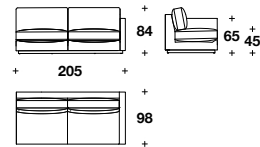

AFDSM (E3AS) + AFDSM (E2DB)

DESERT MODERN SECTIONAL COMPONENTS

RALPH LAUREN
HOME

SOFAS & SECTIONALS

AFDSME2SB

Height: 33" / 86 CM
Width: 80 2/3" / 205 CM
Depth: 38 2/3" / 98 CM
Weight: 276 lbs / 125 kg

AFDSME2DB

Height: 33" / 86 CM
Width: 80 2/3" / 205 mm
Depth: 38 2/3" / 98 mm
Weight: 276 lbs / 125 kg

AFDSME3ADB

Height: 33" / 84 CM
Width: 124" / 315 CM
Depth: 38 2/3" / 98 CM
Weight: 324 lbs / 147 kg

AFDSME3ASB

Height: 33" / 84 CM
Width: 124" / 315 CM
Depth: 38 2/3" / 98 CM
Weight: 324 lbs / 147 kg

AFDSME2C

Height: 33" / 84 CM
Width: 76 2/3" / 195 CM
Depth: 38 2/3" / 98 CM
Weight: 212 lbs / 96 kg

AFDSME3SB

Height: 33" / 84 CM
Width: 119 2/3" / 304 CM
Depth: 38 2/3" / 98 CM
Weight: 351 lbs / 159 kg

AFDSMD3B

Height: 33" / 84 CM
Width: 100 1/3" / 255 CM
Depth: 40" / 102 CM
Weight: 220 lbs / 100 kg

AFDSMD3BA

Height: 33" / 84 CM
Width: 100 1/3" / 255 CM
Depth: 40" / 102 CM
Weight: 280 lbs / 127 kg

AFDSME3DB

Height: 33" / 84 CM
Width: 119 2/3" / 304 CM
Depth: 38 2/3" / 98 CM
Weight: 351 lbs / 159 kg