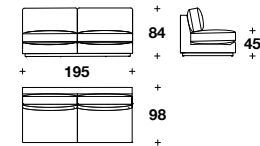

Height: 33" / 86 CM
Width: 80 2/3" / 205 mm
Depth: 38 2/3" / 98 mm
Weight: 276 lbs / 125 kg

AFDSME3ADB

Height: 33" / 84 CM
Width: 124" / 315 CM
Depth: 38 2/3" / 98 CM
Weight: 324 lbs / 147 kg

AFDSME3ASB

Height: 33" / 84 CM
Width: 124" / 315 CM
Depth: 38 2/3" / 98 CM
Weight: 324 lbs / 147 kg

AFDSME2C

Height: 33" / 84 CM
Width: 76 2/3" / 195 CM
Depth: 38 2/3" / 98 CM
Weight: 212 lbs / 96 kg

AFDSME3SB

Height: 33" / 84 CM
Width: 119 2/3" / 304 CM
Depth: 38 2/3" / 98 CM
Weight: 351 lbs / 159 kg

AFDSMD3B

Height: 33" / 84 CM
Width: 100 1/3" / 255 CM
Depth: 40" / 102 CM
Weight: 220 lbs / 100 kg

AFDSMD3BA

Height: 33" / 84 CM
Width: 100 1/3" / 255 CM
Depth: 40" / 102 CM
Weight: 280 lbs / 127 kg

AFDSME3DB

Height: 33" / 84 CM
Width: 119 2/3" / 304 CM
Depth: 38 2/3" / 98 CM
Weight: 351 lbs / 159 kg

AFDSME3AS

Height: 33" / 84 CM
Width: 119 2/3" / 304 CM
Depth: 38 2/3" / 98 CM
Weight: 351 lbs / 159 kg

AFDSMANG

Height: 33" / 84 CM
Width: 38 2/3" / 98 CM
Depth: 38 2/3" / 98 CM
Weight: 86 lbs / 39 kg

AFDSMCLS