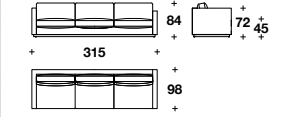

AFDSM (E3AS) + AFDSM (E2DB)

DESERT MODERN SECTIONAL COMPONENTS

RALPH LAUREN
HOME

SOFAS & SECTIONALS

AFDSME2SB

Height: 33" / 86 CM
Width: 80 2/3" / 205 CM
Depth: 38 2/3" / 98 CM
Weight: 276 lbs / 125 kg

AFDSME2DB

Height: 33" / 86 CM
Width: 80 2/3" / 205 mm
Depth: 38 2/3" / 98 mm
Weight: 276 lbs / 125 kg

AFDSME3ADB

Height: 33" / 84 CM
Width: 124" / 315 CM
Depth: 38 2/3" / 98 CM
Weight: 324 lbs / 147 kg

AFDSME3ASB

Height: 33" / 84 CM
Width: 124" / 315 CM
Depth: 38 2/3" / 98 CM
Weight: 324 lbs / 147 kg

AFDSME2C

Height: 33" / 84 CM
Width: 76 2/3" / 195 CM
Depth: 38 2/3" / 98 CM
Weight: 212 lbs / 96 kg

AFDSME3SB

Height: 33" / 84 CM
Width: 119 2/3" / 304 CM
Depth: 38 2/3" / 98 CM
Weight: 351 lbs / 159 kg

AFDSMD3B

Height: 33" / 84 CM
Width: 100 1/3" / 255 CM
Depth: 40" / 102 CM
Weight: 220 lbs / 100 kg

AFDSMD3BA

Height: 33" / 84 CM
Width: 100 1/3" / 255 CM
Depth: 40" / 102 CM
Weight: 280 lbs / 127 kg

AFDSME3DB

Height: 33" / 84 CM
Width: 119 2/3" / 304 CM
Depth: 38 2/3" / 98 CM
Weight: 351 lbs / 159 kg