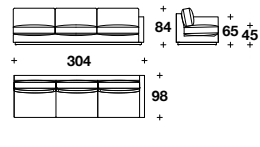

Height: 33" / 86 CM
Width: 80 2/3" / 205 mm
Depth: 38 2/3" / 98 mm
Weight: 276 lbs / 125 kg

AFDSME3ADB

Height: 33" / 84 CM
Width: 124" / 315 CM
Depth: 38 2/3" / 98 CM
Weight: 324 lbs / 147 kg

AFDSME3ASB

Height: 33" / 84 CM
Width: 124" / 315 CM
Depth: 38 2/3" / 98 CM
Weight: 324 lbs / 147 kg

AFDSME2C

Height: 33" / 84 CM
Width: 76 2/3" / 195 CM
Depth: 38 2/3" / 98 CM
Weight: 212 lbs / 96 kg

AFDSME3SB

Height: 33" / 84 CM
Width: 119 2/3" / 304 CM
Depth: 38 2/3" / 98 CM
Weight: 351 lbs / 159 kg

AFDSMD3B

Height: 33" / 84 CM
Width: 100 1/3" / 255 CM
Depth: 40" / 102 CM
Weight: 220 lbs / 100 kg

AFDSMD3BA

Height: 33" / 84 CM
Width: 100 1/3" / 255 CM
Depth: 40" / 102 CM
Weight: 280 lbs / 127 kg

AFDSME3DB

Height: 33" / 84 CM
Width: 119 2/3" / 304 CM
Depth: 38 2/3" / 98 CM
Weight: 351 lbs / 159 kg

AFDSME3AS

Height: 33" / 84 CM
Width: 119 2/3" / 304 CM
Depth: 38 2/3" / 98 CM
Weight: 351 lbs / 159 kg

AFDSMANG

Height: 33" / 84 CM
Width: 38 2/3" / 98 CM
Depth: 38 2/3" / 98 CM
Weight: 86 lbs / 39 kg

AFDSMCLS