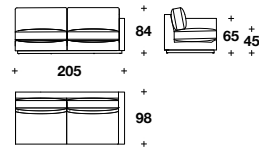

AFDSM (E3AS) + AFDSM (E2DB)

DESERT MODERN SECTIONAL COMPONENTS

RALPH LAUREN
HOME

SOFAS & SECTIONALS

AFDSME2SB

Height: 33" / 86 CM
Width: 80 2/3" / 205 CM
Depth: 38 2/3" / 98 CM
Weight: 276 lbs / 125 kg

AFDSME2DB

Height: 33" / 86 CM
Width: 80 2/3" / 205 mm
Depth: 38 2/3" / 98 mm
Weight: 276 lbs / 125 kg

AFDSME3ADB

Height: 33" / 84 CM
Width: 124" / 315 CM
Depth: 38 2/3" / 98 CM
Weight: 324 lbs / 147 kg

AFDSME3ASB

Height: 33" / 84 CM
Width: 124" / 315 CM
Depth: 38 2/3" / 98 CM
Weight: 324 lbs / 147 kg

AFDSME2C

Height: 33" / 84 CM
Width: 76 2/3" / 195 CM
Depth: 38 2/3" / 98 CM
Weight: 212 lbs / 96 kg

AFDSME3SB

Height: 33" / 84 CM
Width: 119 2/3" / 304 CM
Depth: 38 2/3" / 98 CM
Weight: 351 lbs / 159 kg

AFDSMD3B

Height: 33" / 84 CM
Width: 100 1/3" / 255 CM
Depth: 40" / 102 CM
Weight: 220 lbs / 100 kg

AFDSMD3BA

Height: 33" / 84 CM
Width: 100 1/3" / 255 CM
Depth: 40" / 102 CM
Weight: 280 lbs / 127 kg

AFDSME3DB

Height: 33" / 84 CM
Width: 119 2/3" / 304 CM
Depth: 38 2/3" / 98 CM
Weight: 351 lbs / 159 kg