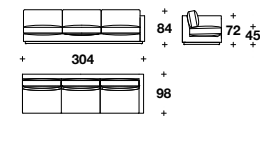

Height: 33" / 86 CM
Width: 80 2/3" / 205 mm
Depth: 38 2/3" / 98 mm
Weight: 276 lbs / 125 kg

AFDSME3ADB

Height: 33" / 84 CM
Width: 124" / 315 CM
Depth: 38 2/3" / 98 CM
Weight: 324 lbs / 147 kg

AFDSME3ASB

Height: 33" / 84 CM
Width: 124" / 315 CM
Depth: 38 2/3" / 98 CM
Weight: 324 lbs / 147 kg

Height: 33" / 84 CM
Width: 100 1/3" / 255 CM
Depth: 40" / 102 CM
Weight: 220 lbs / 100 kg

AFDSMD3BA

Height: 33" / 84 CM
Width: 100 1/3" / 255 CM
Depth: 40" / 102 CM
Weight: 280 lbs / 127 kg

AFDSME3DB

Height: 33" / 84 CM
Width: 119 2/3" / 304 CM
Depth: 38 2/3" / 98 CM
Weight: 351 lbs / 159 kg

AFDSME3AS

Height: 33" / 84 CM
Width: 119 2/3" / 304 CM
Depth: 38 2/3" / 98 CM
Weight: 351 lbs / 159 kg

AFDSMANG

Height: 33" / 84 CM
Width: 38 2/3" / 98 CM
Depth: 38 2/3" / 98 CM
Weight: 86 lbs / 39 kg

AFDSMCLS

Height: 33" / 84 CM
Width: 70" / 178 CM
Depth: 38 2/3" / 98 CM
Weight: 176 lbs / 80 kg

AFDSME3AD

Height: 33" / 84 CM
Width: 119 2/3" / 304 CM
Depth: 38 2/3" / 98 CM
Weight: 351 lbs / 159 kg

AFDSME3C

Height: 33" / 84 CM
Width: 115" / 292 CM
Depth: 38 2/3" / 98 CM
Weight: 351 lbs / 159 kg