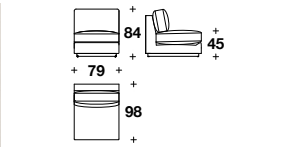

Height: 33" / 84 CM
Width: 100 1/3" / 255 CM
Depth: 40" / 102 CM
Weight: 220 lbs / 100 kg

AFDSMD3BA

Height: 33" / 84 CM
Width: 100 1/3" / 255 CM
Depth: 40" / 102 CM
Weight: 280 lbs / 127 kg

AFDSME3DB

Height: 33" / 84 CM
Width: 119 2/3" / 304 CM
Depth: 38 2/3" / 98 CM
Weight: 351 lbs / 159 kg

AFDSME3AS

Height: 33" / 84 CM
Width: 119 2/3" / 304 CM
Depth: 38 2/3" / 98 CM
Weight: 351 lbs / 159 kg

AFDSMANG

Height: 33" / 84 CM
Width: 38 2/3" / 98 CM
Depth: 38 2/3" / 98 CM
Weight: 86 lbs / 39 kg

AFDSMCLS

Height: 33" / 84 CM
Width: 70" / 178 CM
Depth: 38 2/3" / 98 CM
Weight: 176 lbs / 80 kg

AFDSME3AD

Height: 33" / 84 CM
Width: 119 2/3" / 304 CM
Depth: 38 2/3" / 98 CM
Weight: 351 lbs / 159 kg

AFDSME3C

Height: 33" / 84 CM
Width: 115" / 292 CM
Depth: 38 2/3" / 98 CM
Weight: 351 lbs / 159 kg

AFDSMCLD

Height: 33" / 84 CM
Width: 70" / 178 CM
Depth: 38 2/3" / 98 CM
Weight: 176 lbs / 80 kg

AFDSMPOL

Height: 33" / 84 CM
Width: 31" / 79 CM
Depth: 38 2/3" / 98 CM
Weight: 101 lbs / 46 kg