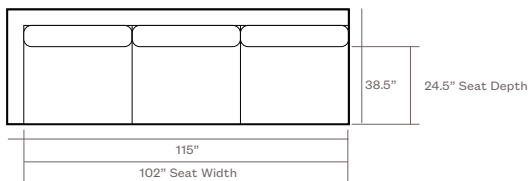

Measurements

RLU831-EL Left-Arm Loveseat

83"W x 38.5"D x 34"H | 210.82W x 97.79D x 86.36H CM

RLU831-EK Right-Arm Loveseat

83"W x 38.5"D x 34"H | 210.82W x 97.79D x 86.36H CM

Measurements

RLU831-06L Left-Arm Chaise

38.5"W x 70"D x 34"H | 97.79W x 177.8D x 86.36H CM

RLU831-06K Right-Arm Chaise

38.5"W x 70"D x 34"H | 97.79W x 177.8D x 86.36H CM

RLU831-HCLA Left-Arm Corner Sofa

121"W x 38.5"D x 34"H | 307.34W x 97.79D x 86.36H CM

RLU831-HCKA Right-Arm Corner Sofa

121"W x 38.5"D x 34"H | 307.34W x 97.79D x 86.36H CM

RLU831-HCL L-Corner Armless Sofa

115"W x 38.5"D x 34"H | 292.1W x 97.79D x 86.36H CM

RLU831-HCK R-Corner Armless Sofa

115"W x 38.5"D x 34"H | 292.1W x 97.79D x 86.36H CM

RLU831-HL Left-Arm Sofa

121"W x 38.5"D x 34"H | 307.34W x 97.79D x 86.36H CM

RLU831-HK Right-Arm Sofa

121"W x 38.5"D x 34"H | 307.34W x 97.79D x 86.36H CM