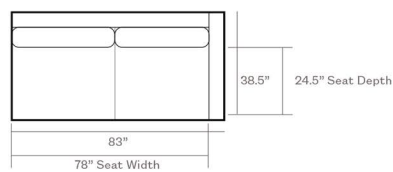

Measurements

RLU831-EL Left-Arm Loveseat

83"W x 38.5"D x 34"H | 210.82W x 97.79D x 86.36H CM

RLU831-EK Right-Arm Loveseat

83"W x 38.5"D x 34"H | 210.82W x 97.79D x 86.36H CM

Measurements

RLU831-06L Left-Arm Chaise

38.5"W x 70"D x 34"H | 97.79W x 177.8D x 86.36H CM

RLU831-06K Right-Arm Chaise

38.5"W x 70"D x 34"H | 97.79W x 177.8D x 86.36H CM

RLU831-HCLA Left-Arm Corner Sofa

121"W x 38.5"D x 34"H | 307.34W x 97.79D x 86.36H CM

RLU831-HCKA Right-Arm Corner Sofa

121"W x 38.5"D x 34"H | 307.34W x 97.79D x 86.36H CM

RLU831-HCL L-Corner Armless Sofa

115"W x 38.5"D x 34"H | 292.1W x 97.79D x 86.36H CM

RLU831-HCK R-Corner Armless Sofa

115"W x 38.5"D x 34"H | 292.1W x 97.79D x 86.36H CM

RLU831-HL Left-Arm Sofa

121"W x 38.5"D x 34"H | 307.34W x 97.79D x 86.36H CM

RLU831-HK Right-Arm Sofa

121"W x 38.5"D x 34"H | 307.34W x 97.79D x 86.36H CM