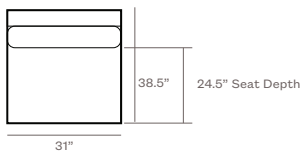

Measurements

RLU831-EL Left-Arm Loveseat

83"W x 38.5"D x 34"H | 210.82W x 97.79D x 86.36H CM

RLU831-EK Right-Arm Loveseat

83"W x 38.5"D x 34"H | 210.82W x 97.79D x 86.36H CM

Measurements

RLU831-06L Left-Arm Chaise

115"W x 38.5"D x 34"H | 292.1W x 97.79D x 86.36H CM

RLU831-HL Left-Arm Sofa

121"W x 38.5"D x 34"H | 307.34W x 97.79D x 86.36H CM

RLU831-HK Right-Arm Sofa

121"W x 38.5"D x 34"H | 307.34W x 97.79D x 86.36H CM

RLU831-H Three-Seat Armless Sofa

115"W x 38.5"D x 34"H | 292.1W x 97.79D x 86.36H CM

RLU831-E Two-Seat Armless Sofa

77"W x 28.5"D x 34"H | 195.58W x 72.39D x 86.36H CM

RLU831-03S Slipper Chair

31"W x 38.5"D x 34"H | 78.74W x 97.79D x 86.36H CM

RLU831-Z Corner Chair

38.5"W x 38.5"D x 34"H | 97.79W x 97.79D x 86.36H CM