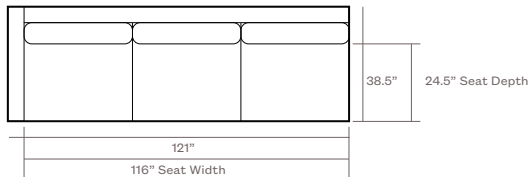

Measurements

RLU831-EL Left-Arm Loveseat

83"W x 38.5"D x 34"H | 210.82W x 97.79D x 86.36H CM

RLU831-EK Right-Arm Loveseat

83"W x 38.5"D x 34"H | 210.82W x 97.79D x 86.36H CM

Measurements

RLU831-06L Left-Arm Chaise

38.5"W x 70"D x 34"H | 97.79W x 177.8D x 86.36H CM

RLU831-06K Right-Arm Chaise

38.5"W x 70"D x 34"H | 97.79W x 177.8D x 86.36H CM

RLU831-HCLA Left-Arm Corner Sofa

121"W x 38.5"D x 34"H | 307.34W x 97.79D x 86.36H CM

RLU831-HCKA Right-Arm Corner Sofa

121"W x 38.5"D x 34"H | 307.34W x 97.79D x 86.36H CM

RLU831-HCL L-Corner Armless Sofa

115"W x 38.5"D x 34"H | 292.1W x 97.79D x 86.36H CM

RLU831-HCK R-Corner Armless Sofa

115"W x 38.5"D x 34"H | 292.1W x 97.79D x 86.36H CM

RLU831-HL Left-Arm Sofa

121"W x 38.5"D x 34"H | 307.34W x 97.79D x 86.36H CM

RLU831-HK Right-Arm Sofa

121"W x 38.5"D x 34"H | 307.34W x 97.79D x 86.36H CM