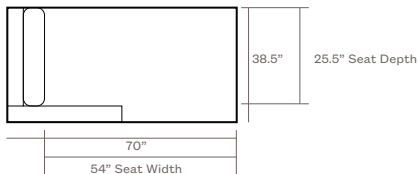

Measurements

RLU831-EL Left-Arm Loveseat

83"W x 38.5"D x 34"H | 210.82W x 97.79D x 86.36H CM

RLU831-EK Right-Arm Loveseat

83"W x 38.5"D x 34"H | 210.82W x 97.79D x 86.36H CM

Measurements

RLU831-06L Left-Arm Chaise

38.5"W x 70"D x 34"H | 97.79W x 177.8D x 86.36H CM

RLU831-06K Right-Arm Chaise

38.5"W x 70"D x 34"H | 97.79W x 177.8D x 86.36H CM

RLU831-HCLA Left-Arm Corner Sofa

121"W x 38.5"D x 34"H | 307.34W x 97.79D x 86.36H CM

RLU831-HCKA Right-Arm Corner Sofa

121"W x 38.5"D x 34"H | 307.34W x 97.79D x 86.36H CM

RLU831-HCL L-Corner Armless Sofa

115"W x 38.5"D x 34"H | 292.1W x 97.79D x 86.36H CM

RLU831-HCK R-Corner Armless Sofa

115"W x 38.5"D x 34"H | 292.1W x 97.79D x 86.36H CM

RLU831-HL Left-Arm Sofa

121"W x 38.5"D x 34"H | 307.34W x 97.79D x 86.36H CM

RLU831-HK Right-Arm Sofa

121"W x 38.5"D x 34"H | 307.34W x 97.79D x 86.36H CM