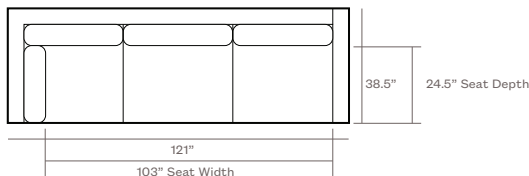

Measurements

RLU831-EL Left-Arm Loveseat

83"W x 38.5"D x 34"H | 210.82W x 97.79D x 86.36H CM

RLU831-EK Right-Arm Loveseat

83"W x 38.5"D x 34"H | 210.82W x 97.79D x 86.36H CM

Measurements

RLU831-06L Left-Arm Chaise

38.5"W x 70"D x 34"H | 97.79W x 177.8D x 86.36H CM

RLU831-06K Right-Arm Chaise

38.5"W x 70"D x 34"H | 97.79W x 177.8D x 86.36H CM

RLU831-HCLA Left-Arm Corner Sofa

121"W x 38.5"D x 34"H | 307.34W x 97.79D x 86.36H CM

RLU831-HCKA Right-Arm Corner Sofa

121"W x 38.5"D x 34"H | 307.34W x 97.79D x 86.36H CM

RLU831-HCL L-Corner Armless Sofa

115"W x 38.5"D x 34"H | 292.1W x 97.79D x 86.36H CM

RLU831-HCK R-Corner Armless Sofa

115"W x 38.5"D x 34"H | 292.1W x 97.79D x 86.36H CM

RLU831-HL Left-Arm Sofa

121"W x 38.5"D x 34"H | 307.34W x 97.79D x 86.36H CM

RLU831-HK Right-Arm Sofa

121"W x 38.5"D x 34"H | 307.34W x 97.79D x 86.36H CM