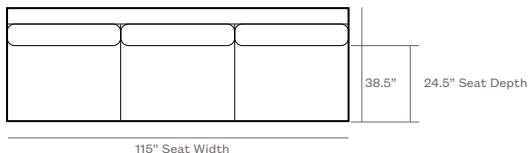

Measurements

RLU831-EL Left-Arm Loveseat

83"W x 38.5"D x 34"H | 210.82W x 97.79D x 86.36H CM

RLU831-EK Right-Arm Loveseat

83"W x 38.5"D x 34"H | 210.82W x 97.79D x 86.36H CM

Measurements

RLU831-06L Left-Arm Chaise

RLU831-HCKA Right-Arm Corner Sofa

121"W x 38.5"D x 34"H | 307.34W x 97.79D x 86.36H CM

RLU831-HCL L-Corner Armless Sofa

115"W x 38.5"D x 34"H | 292.1W x 97.79D x 86.36H CM

RLU831-HCK R-Corner Armless Sofa

115"W x 38.5"D x 34"H | 292.1W x 97.79D x 86.36H CM

RLU831-HL Left-Arm Sofa

121"W x 38.5"D x 34"H | 307.34W x 97.79D x 86.36H CM

RLU831-HK Right-Arm Sofa

121"W x 38.5"D x 34"H | 307.34W x 97.79D x 86.36H CM

RLU831-H Three-Seat Armless Sofa

115"W x 38.5"D x 34"H | 292.1W x 97.79D x 86.36H CM

RLU831-E Two-Seat Armless Sofa

77"W x 28.5"D x 34"H | 195.58W x 72.39D x 86.36H CM

RLU831-03S Slipper Chair

31"W x 38.5"D x 34"H | 78.74W x 97.79D x 86.36H CM