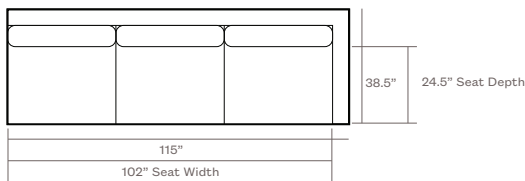

Measurements

RLU831-EL Left-Arm Loveseat

83"W x 38.5"D x 34"H | 210.82W x 97.79D x 86.36H CM

RLU831-EK Right-Arm Loveseat

83"W x 38.5"D x 34"H | 210.82W x 97.79D x 86.36H CM

Measurements

RLU831-06L Left-Arm Chaise

38.5"W x 70"D x 34"H | 97.79W x 177.8D x 86.36H CM

RLU831-06K Right-Arm Chaise

38.5"W x 70"D x 34"H | 97.79W x 177.8D x 86.36H CM

RLU831-HCLA Left-Arm Corner Sofa

121"W x 38.5"D x 34"H | 307.34W x 97.79D x 86.36H CM

RLU831-HCKA Right-Arm Corner Sofa

121"W x 38.5"D x 34"H | 307.34W x 97.79D x 86.36H CM

RLU831-HCL L-Corner Armless Sofa

115"W x 38.5"D x 34"H | 292.1W x 97.79D x 86.36H CM

RLU831-HCK R-Corner Armless Sofa

115"W x 38.5"D x 34"H | 292.1W x 97.79D x 86.36H CM

RLU831-HL Left-Arm Sofa

121"W x 38.5"D x 34"H | 307.34W x 97.79D x 86.36H CM

RLU831-HK Right-Arm Sofa

121"W x 38.5"D x 34"H | 307.34W x 97.79D x 86.36H CM