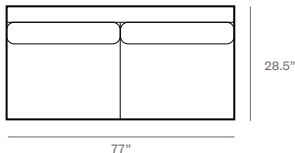

Measurements

RLU831-EL Left-Arm Loveseat

83"W x 38.5"D x 34"H | 210.82W x 97.79D x 86.36H CM

RLU831-EK Right-Arm Loveseat

83"W x 38.5"D x 34"H | 210.82W x 97.79D x 86.36H CM

Measurements

RLU831-06L Left-Arm Chaise

RLU831-HCKA Right-Arm Corner Sofa

121"W x 38.5"D x 34"H | 307.34W x 97.79D x 86.36H CM

RLU831-HCL L-Corner Armless Sofa

115"W x 38.5"D x 34"H | 292.1W x 97.79D x 86.36H CM

RLU831-HCK R-Corner Armless Sofa

115"W x 38.5"D x 34"H | 292.1W x 97.79D x 86.36H CM

RLU831-HL Left-Arm Sofa

121"W x 38.5"D x 34"H | 307.34W x 97.79D x 86.36H CM

RLU831-HK Right-Arm Sofa

121"W x 38.5"D x 34"H | 307.34W x 97.79D x 86.36H CM

RLU831-H Three-Seat Armless Sofa

115"W x 38.5"D x 34"H | 292.1W x 97.79D x 86.36H CM

RLU831-E Two-Seat Armless Sofa

77"W x 28.5"D x 34"H | 195.58W x 72.39D x 86.36H CM

RLU831-03S Slipper Chair

31"W x 38.5"D x 34"H | 78.74W x 97.79D x 86.36H CM