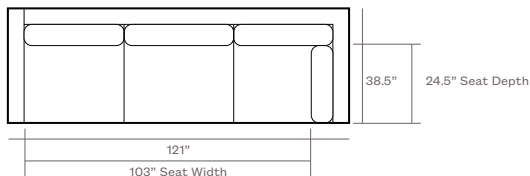

Measurements

RLU831-EL Left-Arm Loveseat

83"W x 38.5"D x 34"H | 210.82W x 97.79D x 86.36H CM

RLU831-EK Right-Arm Loveseat

83"W x 38.5"D x 34"H | 210.82W x 97.79D x 86.36H CM

Measurements

RLU831-06L Left-Arm Chaise

38.5"W x 70"D x 34"H | 97.79W x 177.8D x 86.36H CM

RLU831-06K Right-Arm Chaise

38.5"W x 70"D x 34"H | 97.79W x 177.8D x 86.36H CM

RLU831-HCLA Left-Arm Corner Sofa

121"W x 38.5"D x 34"H | 307.34W x 97.79D x 86.36H CM

RLU831-HCKA Right-Arm Corner Sofa

121"W x 38.5"D x 34"H | 307.34W x 97.79D x 86.36H CM

RLU831-HCL L-Corner Armless Sofa

115"W x 38.5"D x 34"H | 292.1W x 97.79D x 86.36H CM

RLU831-HCK R-Corner Armless Sofa

115"W x 38.5"D x 34"H | 292.1W x 97.79D x 86.36H CM

RLU831-HL Left-Arm Sofa

121"W x 38.5"D x 34"H | 307.34W x 97.79D x 86.36H CM

RLU831-HK Right-Arm Sofa

121"W x 38.5"D x 34"H | 307.34W x 97.79D x 86.36H CM