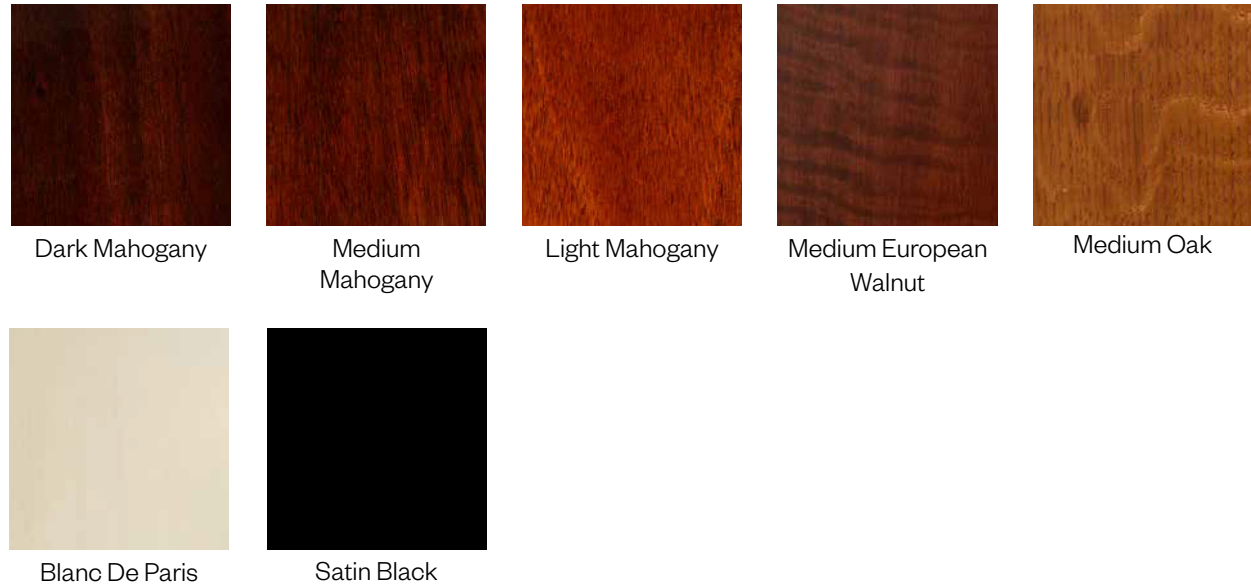

FLORENCE STORAGE OTTOMAN

RALPH LAUREN
HOME

BENCHES & OTTOMANS

Drawing inspiration from early Victorian forms, the Florence ottoman showcases elegant contours trimmed with gleaming nail-heads. The whimsical silhouette is paired with a removable top cushion, which can be lifted to reveal interior storage.

Available Wood Finishes

AFFOEPOU

Height: 18" / 4 CM
Width: 19 3/4" / 49 CM
Depth: 19" / 47 CM
Weight: 42 lbs / 19 kg