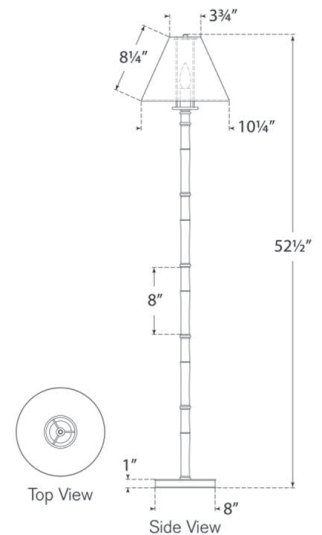

Discover a variety of options on [RalphLauren.com/Home](https://www.RalphLauren.com/Home)

Dalfern Petite Reading Floor Lamp

Waxed Bamboo and Polished Nickel with Polished Nickel Shade

- Socket: E12 Candelabra with Line Switch
- Wattage: 6.5 LED B11
- Shade Details: 3.75" x 10.25" x 8.25"
- Note: UL Only

Measurements

RL 1680WB/PN-PN

10.25"W x 52.5"H x 8" Round Base | 26W x 133.3H x 20.3 CM

RALPH LAUREN