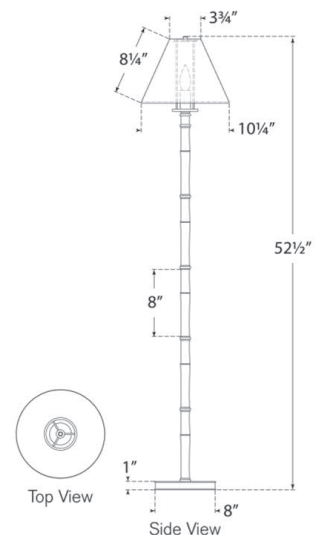

Discover a variety of options on [RalphLauren.com/Home](https://www.RalphLauren.com/Home)

Dalfern Petite Reading Floor Lamp

Waxed Bamboo and Natural Brass with White Parchment Shade

- Socket: E12 Candelabra with Line Switch
- Wattage: 6.5 LED B11
- Shade Details: 3.75" x 10.25" x 8.25"
- Note: UL Only

Measurements

RL 1680WB/NB-WP

10.25"W x 52.5"H x 8" Round Base | 26W x 133.3H x 20.3 CM

RALPH LAUREN