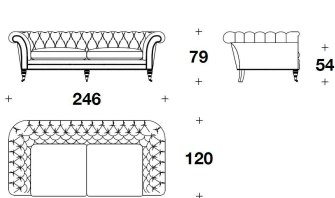

Front feet with metal castors in chrome or Antiqued Brass finishing

BRK (LS)
 LOVESEAT
 188x120x79H. - H.S.54 cm
 74x47 1/3x31H. - H.S.21 1/3 "

BRK (D3)
 DIVANO 3 POSTI / 3 SEATER SOFA
 246x120x79H. - H.S.54 cm
 97x47 1/3x31H. - H.S.21 1/3 "

BRK (D4)
 DIVANO 4 POSTI / 4 SEATER SOFA
 283x120x79H. - H.S.54 cm
 111 1/3x47 1/3x31H. - H.S.21 1/3 "

Note