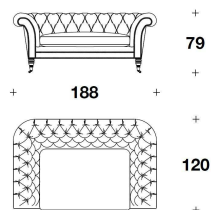

Front feet with metal castors in chrome or Antiqued Brass finishing

BRK (LS)
 LOVESEAT
 188x120x79H. - H.S.54 cm
 74x47 1/3x31H. - H.S.21 1/3 "

BRK (D3)
 DIVANO 3 POSTI / 3 SEATER SOFA
 246x120x79H. - H.S.54 cm
 97x47 1/3x31H. - H.S.21 1/3 "

BRK (D4)
 DIVANO 4 POSTI / 4 SEATER SOFA
 283x120x79H. - H.S.54 cm
 111 1/3x47 1/3x31H. - H.S.21 1/3 "

Note