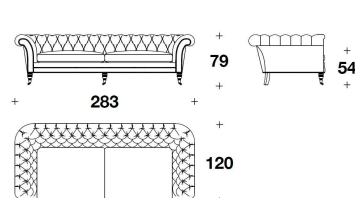

Front feet with metal castors in chrome or Antiqued Brass finishing

BRK (LS)
 LOVESEAT
 188x120x79H. - H.S.54 cm
 74x47 1/3x31H. - H.S.21 1/3 "

BRK (D3)
 DIVANO 3 POSTI / 3 SEATER SOFA
 246x120x79H. - H.S.54 cm
 97x47 1/3x31H. - H.S.21 1/3 "

BRK (D4)
 DIVANO 4 POSTI / 4 SEATER SOFA
 283x120x79H. - H.S.54 cm
 111 1/3x47 1/3x31H. - H.S.21 1/3 "

Note