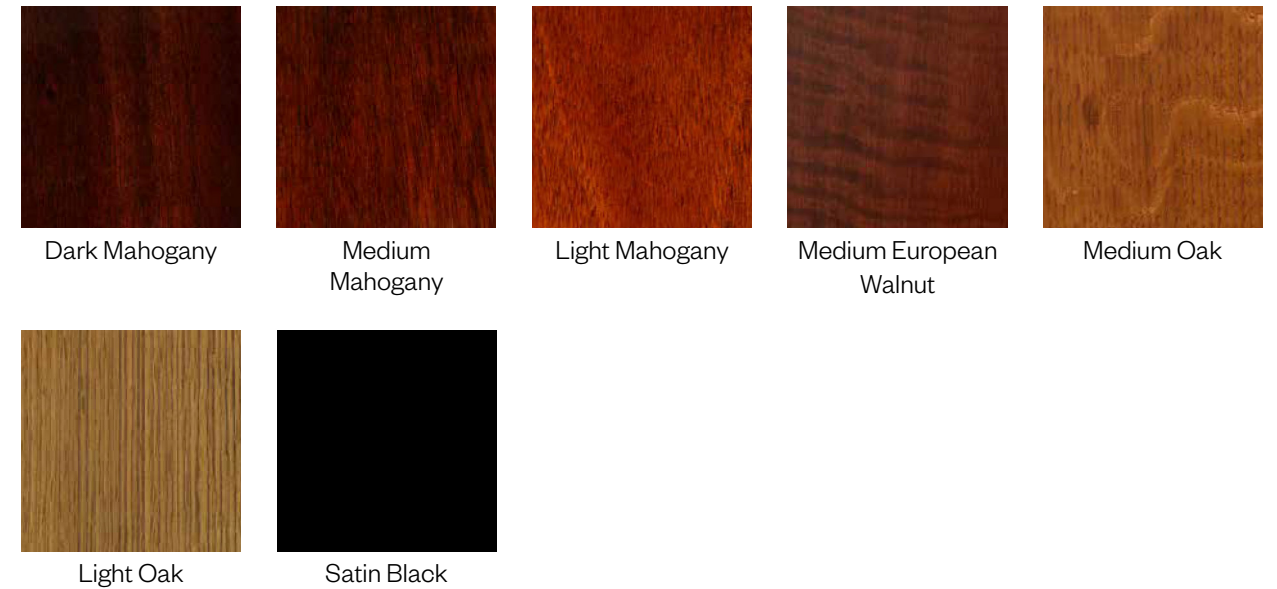

Available Wood Finishes