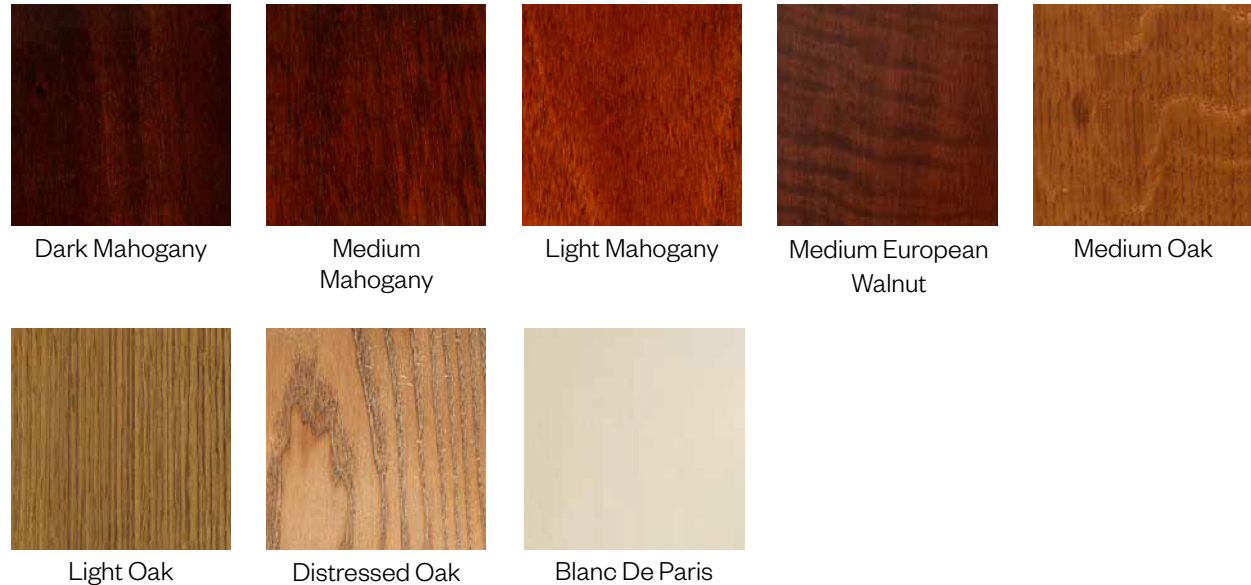

Available Wood Finishes

AFOSMPAN

Height: 19 1/4" / 49 CM
Width: 58 2/3" / 149 CM
Depth: 20" / 51 CM
Weight: 331 lbs / 150 kg