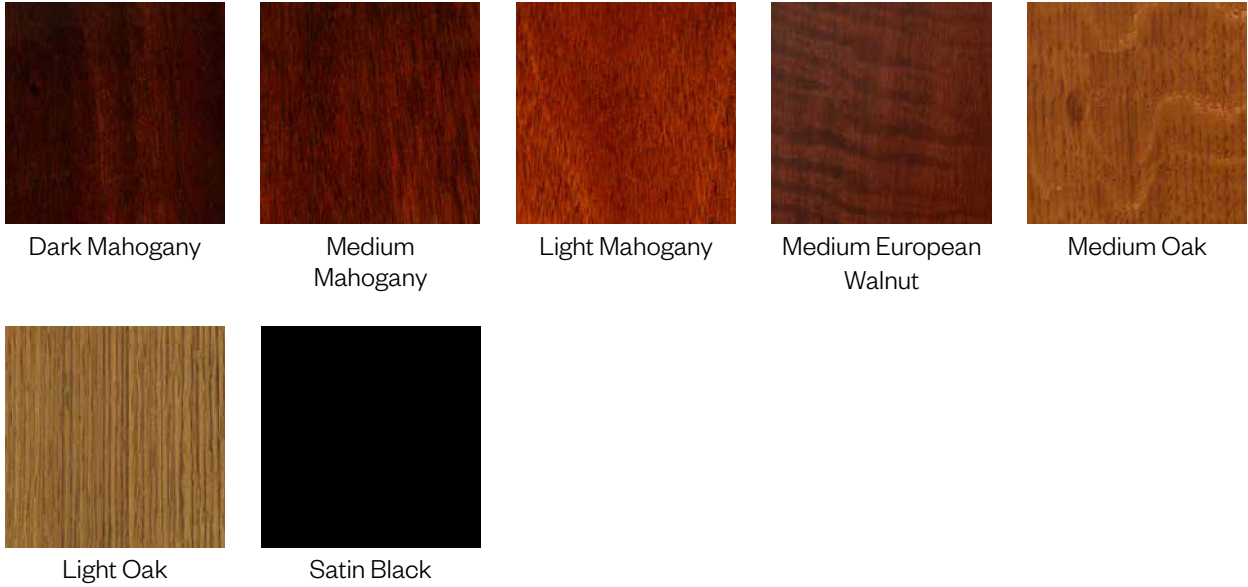

MODERN HOLLYWOOD OTTOMAN

RALPH LAUREN
HOME

BENCHES & OTTOMANS

Sized for versatile styling throughout the room, this modern ottoman is hand-upholstered with ample padding and supported by a recessed plinth base crafted from solid maple wood.

Available Wood Finishes

AFMHOPOU

Height: 19" / 48 CM
Width: 24 2/3" / 63 CM
Depth: 24 2/3" / 63 CM
Weight: 31 lbs / 14 kg