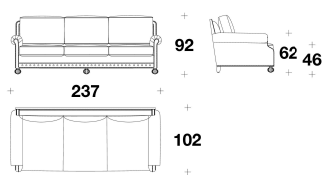

FRAME Wood padded with Polyurethane and Fiberfill, seat and back with interwoven elastic bands

COVER Not removable fabric or leather cover

Nails S and L (see the finishing page at the beginning of the price list)

RALPH LAUREN HOME
sofa & armchairs
ARAN ISLES

RALPH LAUREN
HOME

ARN (POL)
POLTRONA / ARMCHAIR
94x102x92H. - H.A.62 - H.S.46cm
37x40x36 1/3H. - H.A.24 1/3 - H.S.18"

ARN (D3)
DIVANO 3 POSTI / 3 SEATER SOFA
237x102x92H. - H.A.62 - H.S.46cm
93 1/3x40x36 1/3H. - H.A.24 1/3 -
H.S.18"