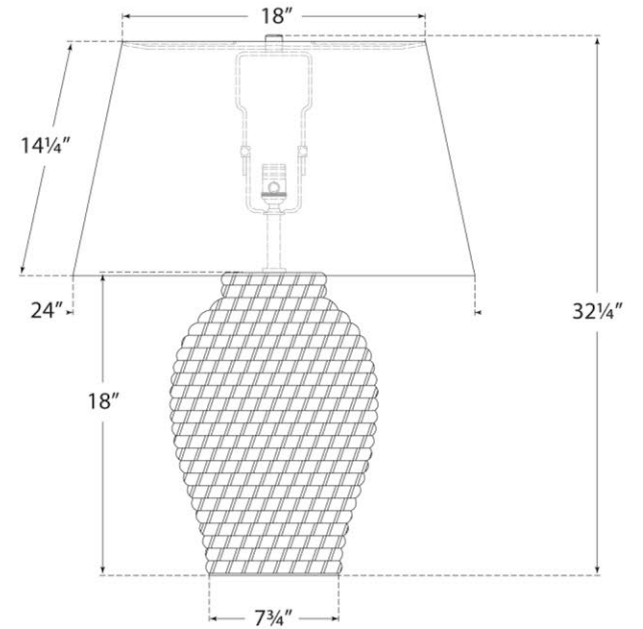

TEAR SHEET

Lohan Large Table Lamp

Item # RL 3543BRT-WP

Designer: Ralph Lauren

Height: 32.5"

Width: 24"

Base: 8" Round

Finishes: BRT

Shade Treatments: WP

Shade Details: 18" x 24" x 14.25" Closed Top

Socket: E26 Dimmer

Wattage: 100 A19

Weight: 12 Pounds

Front View

RALPH LAUREN