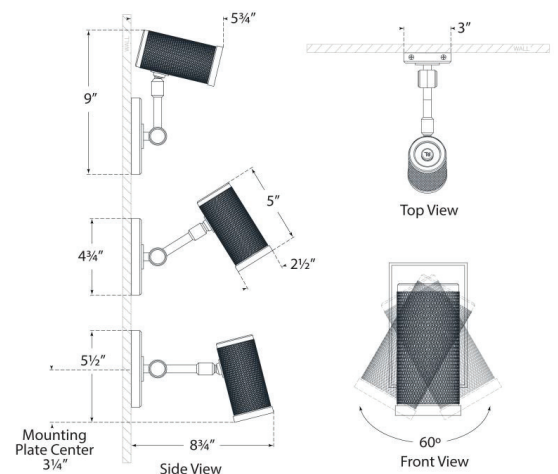

# Barrett Mini Bed Light

**Polished Nickel**

- Socket: Dedicated LED w/ Dimmer
- Wattage: 9w (900lm)
- Weight: 4 Pounds
- Min. Custom Height: 5.5"
- Extension: 8.25" - 8.75"
- Backplate: 3" x 4.75" Rectangle
- Note: UL Only

## Measurements

**RL 2729PN**

3"W x 7.75"H | 7.6W x 19.6H CM

**RALPH LAUREN**