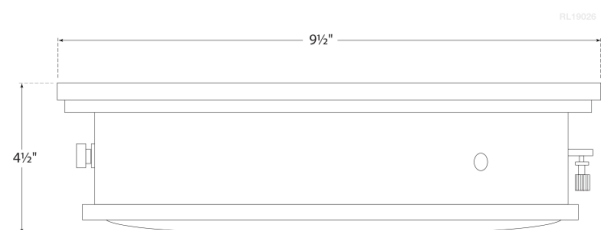

Discover a variety of options on [RalphLauren.com/Home](https://www.RalphLauren.com/Home)

Marine Porthole Small Flush Mount

Polished Nickel with White Glass

- Socket: E26 Keyless
- Wattage: 60 A19
- Weight: 2 Pounds

Measurements

RL19026PN

9.5"W x 4.5"H | 24.1W x 11.4H CM

RALPH LAUREN