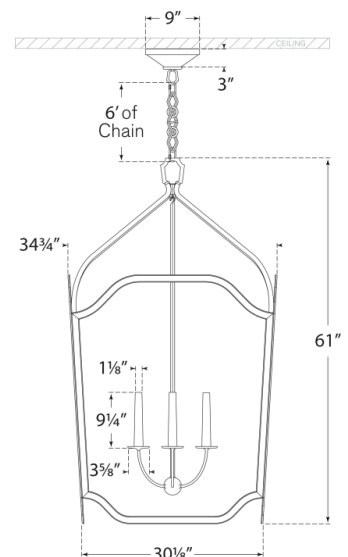

Discover a variety of options on [RalphLauren.com/Home](https://www.RalphLauren.com/Home)

Ancaster Grande Blacksmith Lantern

Aged Iron

- Socket: 6 - E12 Candelabra
- Wattage: 6 - 60 C11
- Weight: 120 Pounds
- Note: Special Installation Required

Measurements

RL 5783AI

34.75"W x 61"H x 9" Round Canopy | 88.2W x 154.9H x 22.8 CM

RALPH LAUREN