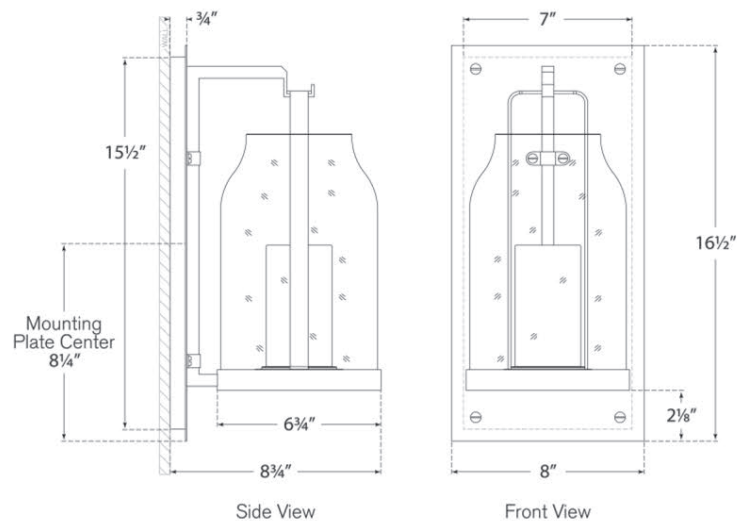

Discover a variety of options on [RalphLauren.com/Home](https://www.RalphLauren.com/Home)

Ollie Small Wall Lantern

Bronze with Clear Glass

- Socket: Dedicated LED
- Wattage: 12w (1100lm)
- Weight: 19 Pounds
- Extension: 8.75"
- Backplate: 7" x 15.5" Rectangle

Measurements

RL 2810BZ-CG

8"W x 16.5"H | 20.3W x 41.9H CM

RALPH LAUREN