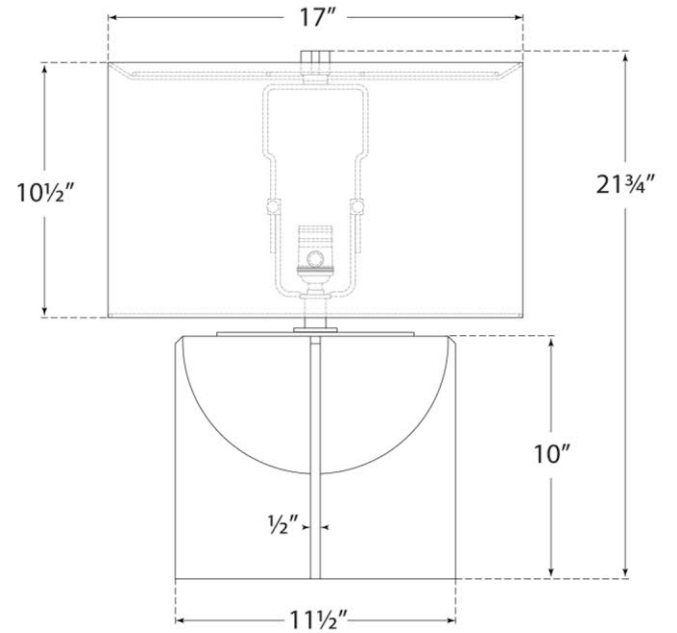

TEAR SHEET

Michaela Small Table Lamp

Item # RL 3770AI/ALB-L

Designer: Ralph Lauren

Height: 21.75"

Width: 17"

Base: 11.5" Decorative

Finishes: AI/ALB

Shade Treatments: L

Shade Details: 17" x 17" x 10.5"

Socket: E26 Dimmer

Wattage: 100 A19

Weight: 34 Pounds

Front View

RALPH LAUREN