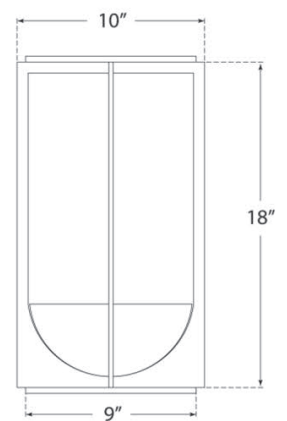

Discover a variety of options on [RalphLauren.com/Home](https://www.RalphLauren.com/Home)

Michaela Large Sconce

Aged Iron and Alabaster

- Socket: Dedicated LED
- Wattage: 9w (900lm)
- Weight: 10 Pounds
- Extension: 5.5"
- Backplate: 9" x 18" Rectangle

Measurements

RL 2770AI/ALB

10"W x 18"H | 25.4W x 45.7H CM

Side View

Front View