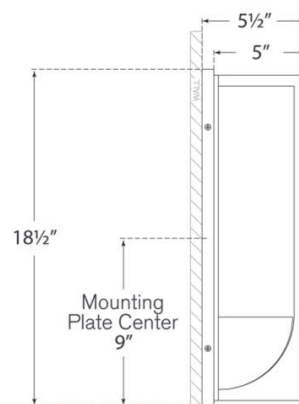

Discover a variety of options on [RalphLauren.com/Home](https://www.RalphLauren.com/Home)

Michaela Large Sconce

Aged Iron and Alabaster

- Socket: Dedicated LED
- Wattage: 9w (900lm)
- Weight: 10 Pounds
- Extension: 5.5"
- Backplate: 9" x 18" Rectangle

Measurements

RL 2770AI/ALB

10"W x 18"H | 25.4W x 45.7H CM

Side View

Front View