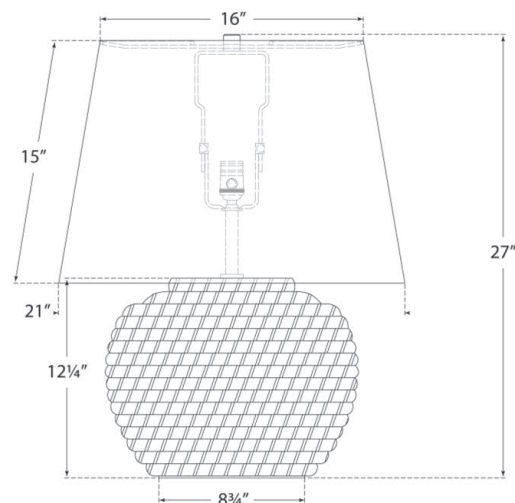

# Lohan Medium Table Lamp

**Black Rattan with White Paper Shade**

- Socket: E26 Dimmer
- Wattage: 100 A19
- Weight: 14 Pounds
- Shade Details: 16" x 21" x 15" Closed Top

## Measurements

**RL 3542BRT-WP**

21"W x 27"H x 8.75" Round Base | 53.3W x 68.5H x 22.2 CM

Front View

RALPH LAUREN