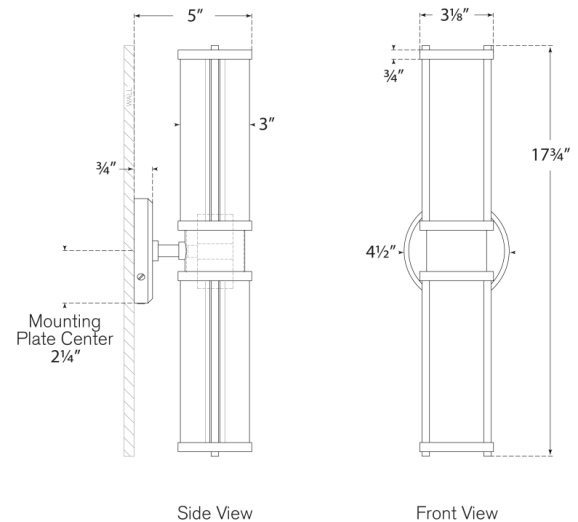

## Natural Brass

- Socket: 2 - E26 Keyless
- Wattage: 2 - 40 T10
- Weight: 4 Pounds
- Extension: 5"
- Backplate: 4.5" Round

## Measurements

RL 2093NB

4.5"W x 17.75"H | 11.4W x 45H CM

RALPH LAUREN